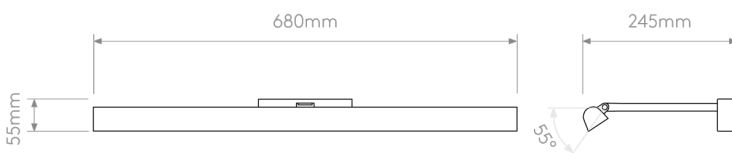

SPECIFICATION

- Ingress protection: IP20
- Class: Class I - Single Insulated, Earthed
- Voltage: 230V