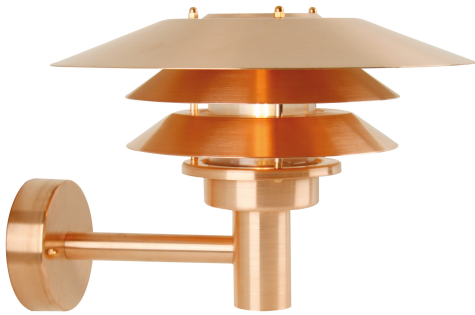

VENØ | WALL LIGHT | COPPER

10600625

nordlux®

Voltage (V): 230 Volt
IP degree: IP54
Maximum bulb wattage (W): 60W
Class (Class 1, Class 2, Class 3):
Class 1 (Earth contact)
Bulb base: E27
Parallel connection: True

Height (cm): 26
Shade Diameter (cm): 35
Projection (cm): 40
EAN: 5702376006253
TUN: 5138008
Item Number: 10600625

Pcs Per Master Carton: 3
Sales Box Height (cm): 37
Sales Box Width(cm): 38.6
Sales Box Depth (cm): 23.5
Sales Box Volume m³ : 0.0336
Product net weight (kg): 1.7

Primary material: Copper
Secondary material: Plastic
Color of the Glass: Clear
Suitable for Seaside: Yes
Color: Copper

- Build-in parallel connection
- Durable material that is well-suited for harsh weather
- 15 year warranty on extensive corrosion

The Venø series is elegant and timeless in its design. The light is diffused through the three shades for a soft and pleasant lighting pattern. Design by Horn.

We recommend light fixtures in copper for coastal areas.