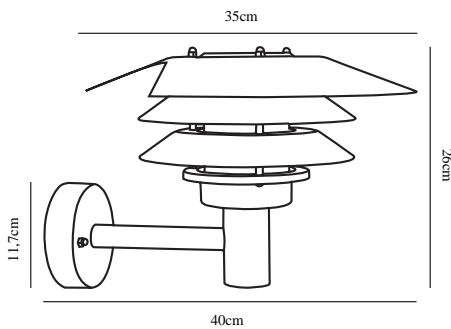

VENØ | WALL LIGHT | COPPER

10600625

nordlux®

Voltage (V): 230 Volt
IP degree: IP54
Maximum bulb wattage (W): 60W
Class (Class 1, Class 2, Class 3):
Class 1 (Earth contact)
Bulb base: E27
Parallel connection: True

Height (cm): 26
Shade Diameter (cm): 35
Projection (cm): 40
EAN: 5702376006253
TUN: 5138008
Item Number: 10600625

Pcs Per Master Carton: 3
Sales Box Height (cm): 37
Sales Box Width(cm): 38.6
Sales Box Depth (cm): 23.5
Sales Box Volume m³ : 0.0336
Product net weight (kg): 1.7