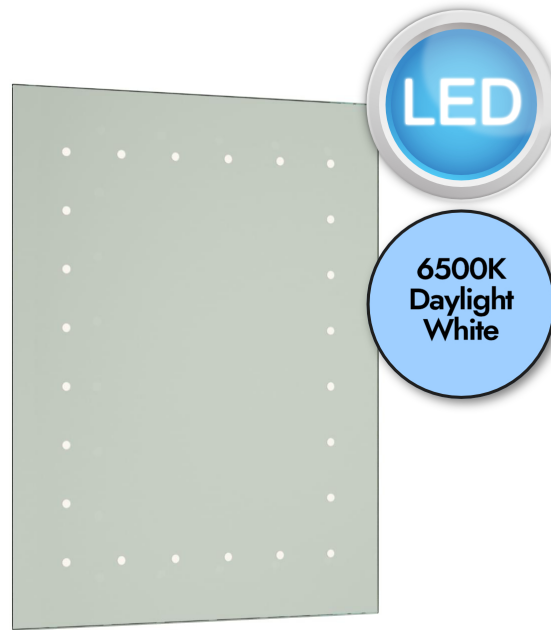

Battery Operated LED Illuminated Bathroom 60cm Dot Rectangular Mirror

LIGHT SOURCE DATA

- 1.44W LED (included)
- Lamp direction - Indirect
- Lamp shape - LED
- Non-dimmable
- 6500K (Daylight White)
- 25Lm
- 17.4Lm/W
- 20000 LifETIME
- Energy class: G

DIMENSION DATA

- Height 600mm
- Width 450mm
- Depth 30mm

- Weight 3.71kg

SPECIFICATION

- Manufacturer warranty for 2 years from date of purchase
- Mirrored glass
- IP44
- Push On/Off Switch
- Class III - Safe Extra Low Voltage Power Source
- 1.5V (battery operated, required)
- Assembly required? No
- 24 LEDs. 3 X AA batteries required
- CE Marking, UKCA Marking, Energy Efficient, Energy Saving