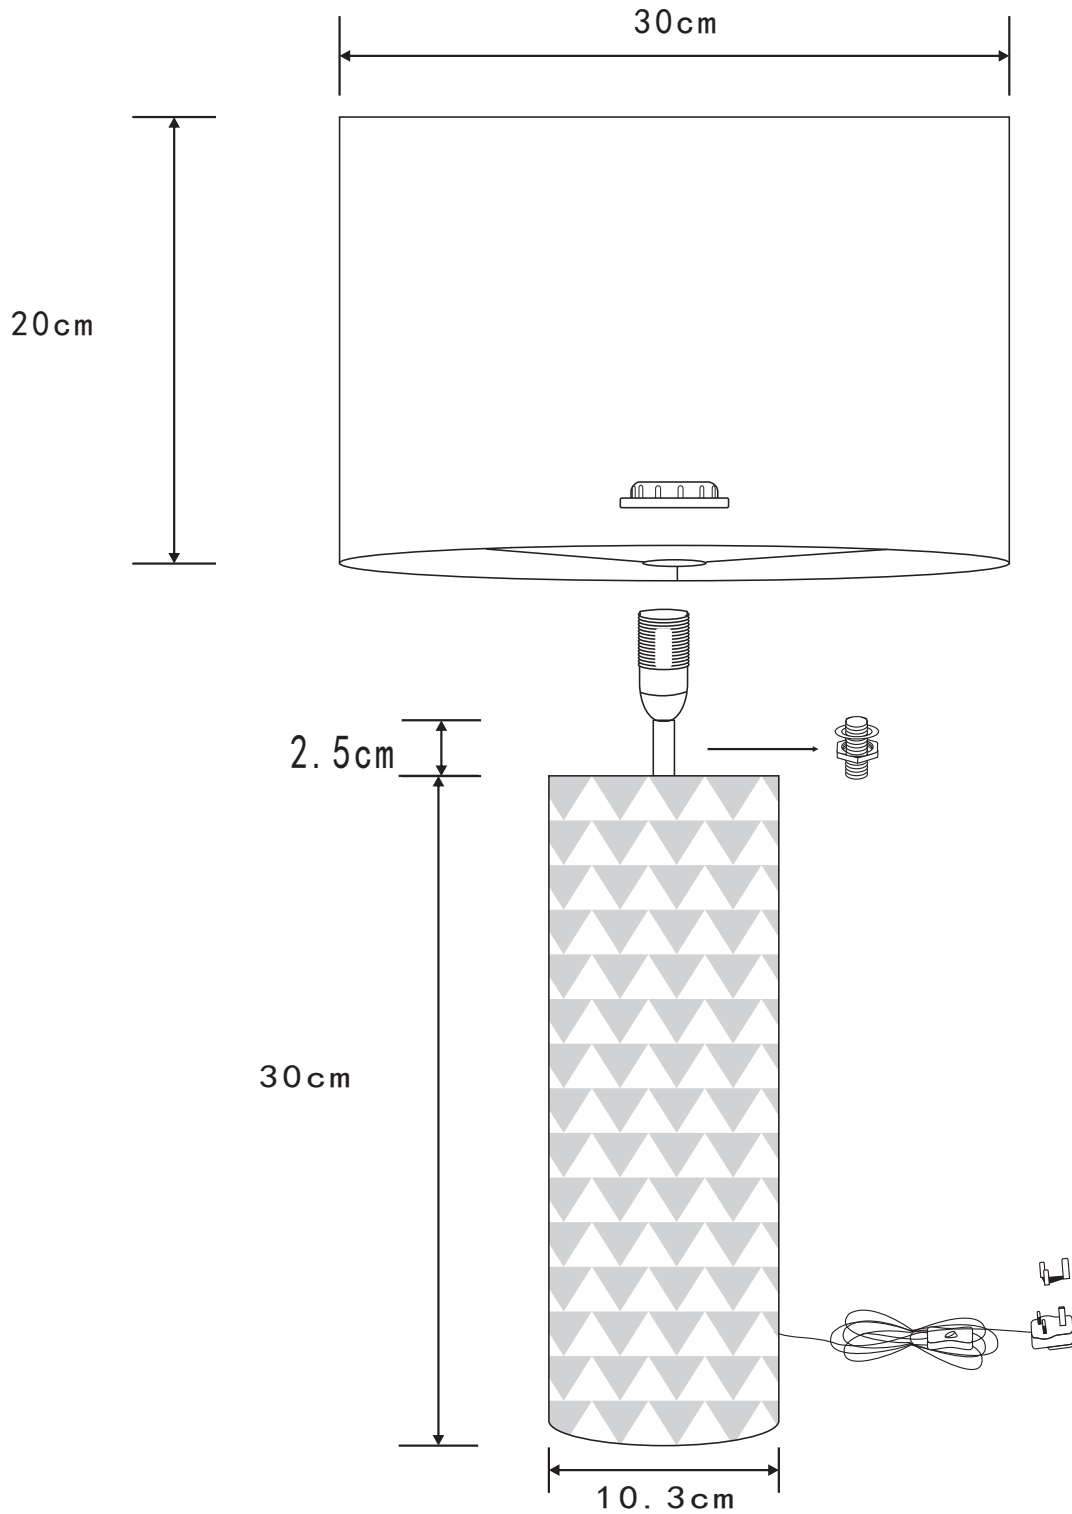

FCL-10719X2

Set of 2 Navy Blue and Gold Ceramic 52cm Table Lamps

CERTIFICATION

CONTACT

www.firstchoicelighting.co.uk

info@firstchoicelighting.co.uk

ISSUE DATE 16/02/2023

PAGE 2