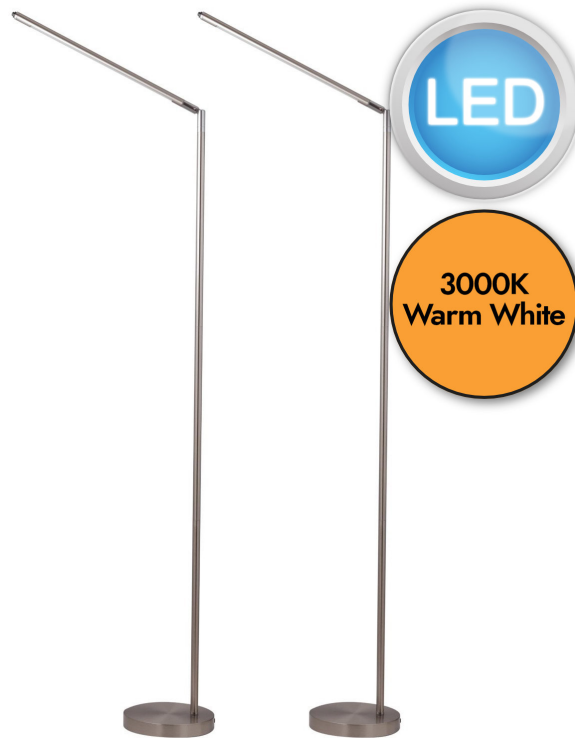

Set of 2 Satin Nickel LED Adjustable Reading Lights

LIGHT SOURCE DATA

- 2 x 6W LED (included)
- Lamp direction - Downwards
- Lamp shape - LED
- Non-dimmable
- 3000K (Warm White)
- 600Lm
- 100Lm/W
- Energy class: F
- 80 CRI

DIMENSION DATA

- Height 1600mm
- Diameter 180mm
- Weight 4.14kg

SPECIFICATION

- Manufacturer warranty for 2 years from date of purchase
- Satin nickel plate
- IP20
- Push On/Off Switch
- Class III - Safe Extra Low Voltage Power Source
- 240V
- Assembly required? Yes
- CE Marking, UKCA Marking, Energy Efficient, Energy Saving