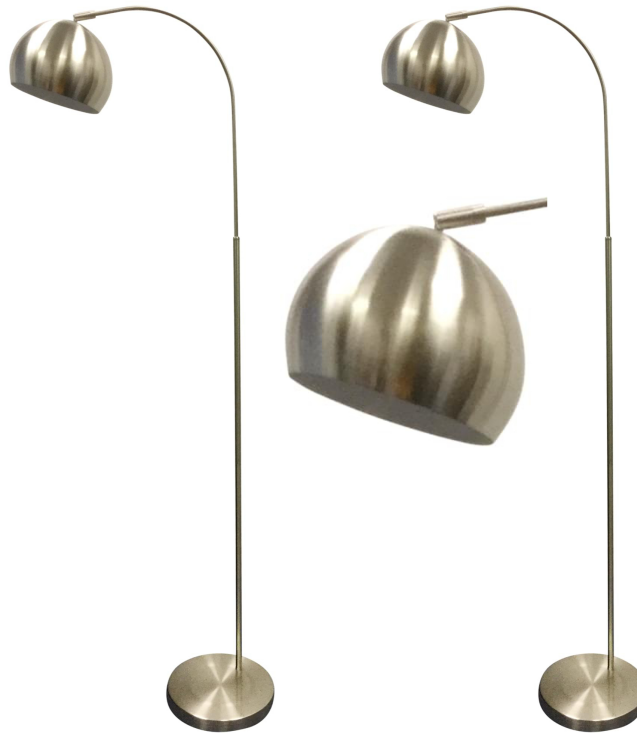

Set of 2 Satin Nickel Dome Floor Lights

LIGHT SOURCE DATA

- 2 x 60W Max E27 ES (required)
- Lamp direction - Upwards
- Lamp shape - Standard
- Non-dimmable
- Energy class: Not applicable

DIMENSION DATA

- Height 1500mm
- Width 460mm
- Depth 250mm

- Weight 8.28kg

SPECIFICATION

- Manufacturer warranty for 2 years from date of purchase
- Satin nickel plate with white detail
- IP20
- In-line On/Off Foot Switch
- Class II - Double Insulated, No Earth
- 240V
- Assembly required? Yes
- CE Marking, UKCA Marking, Energy Efficient, Energy Saving