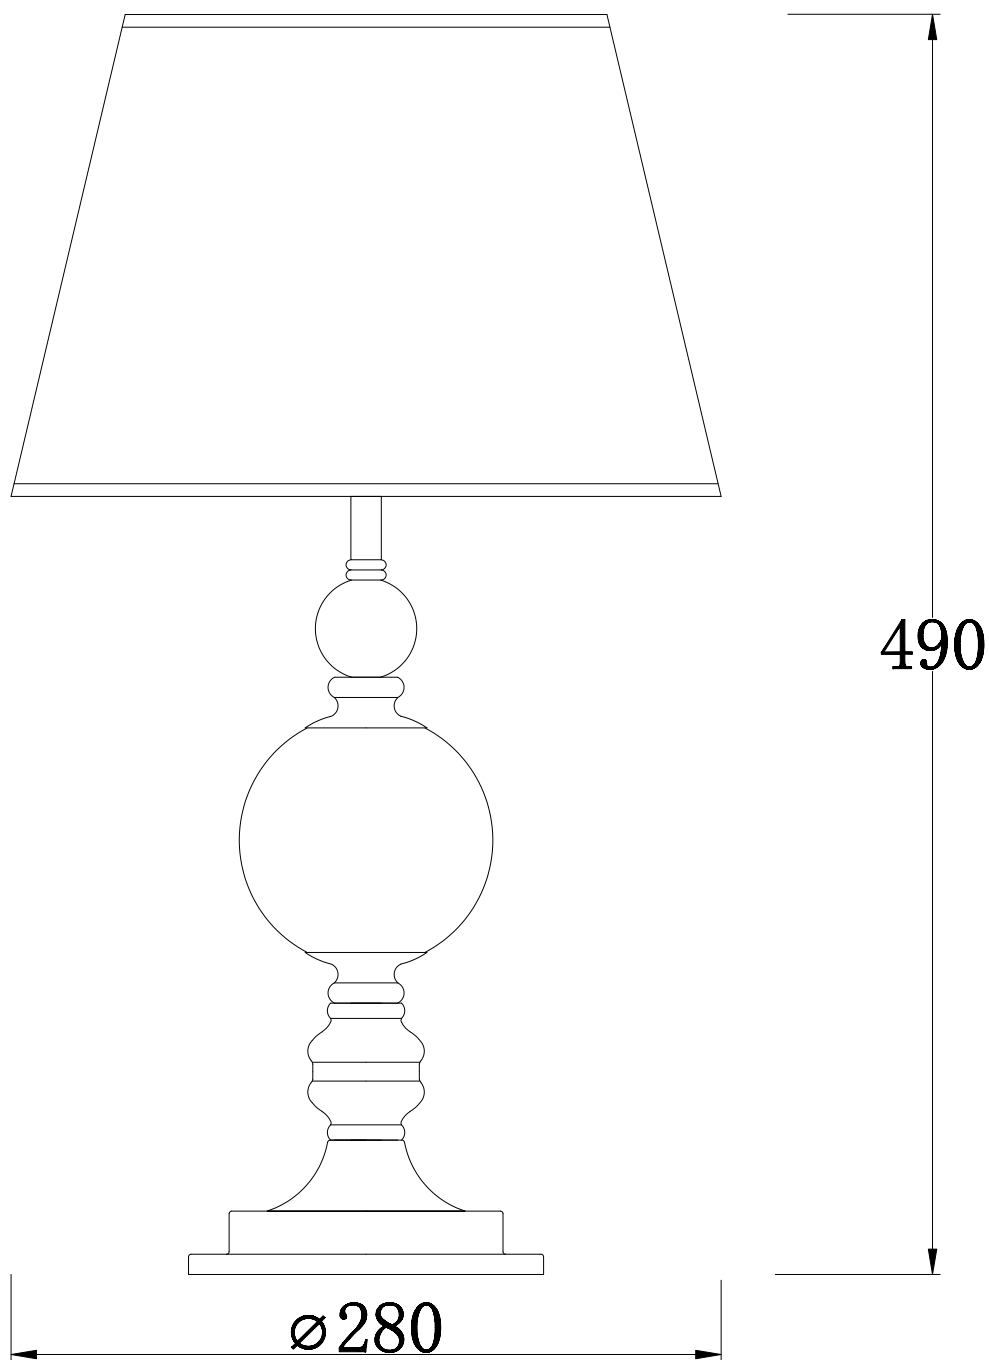

CERTIFICATION

CONTACT