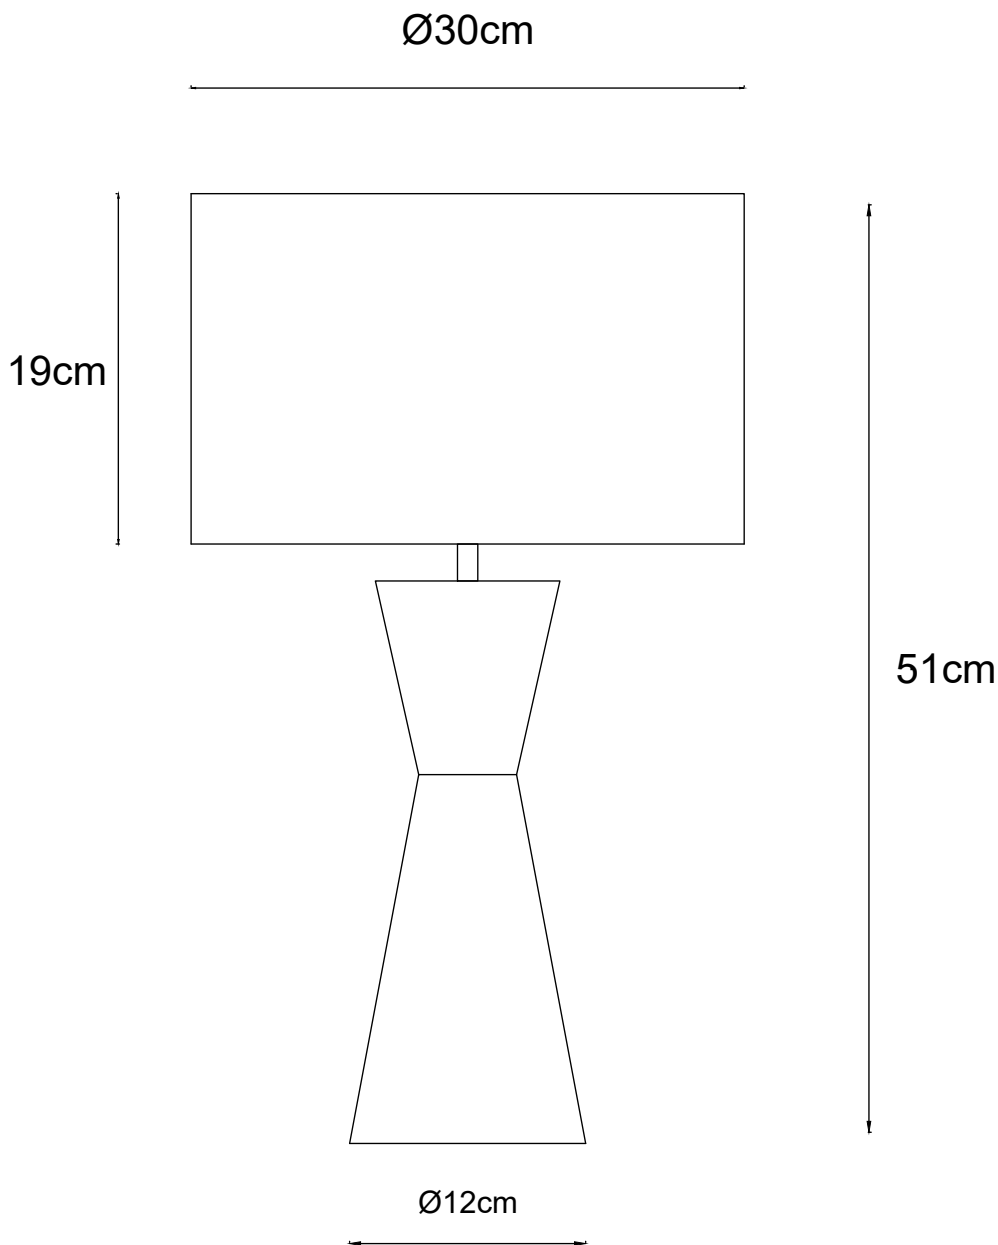

CERTIFICATION

CONTACT