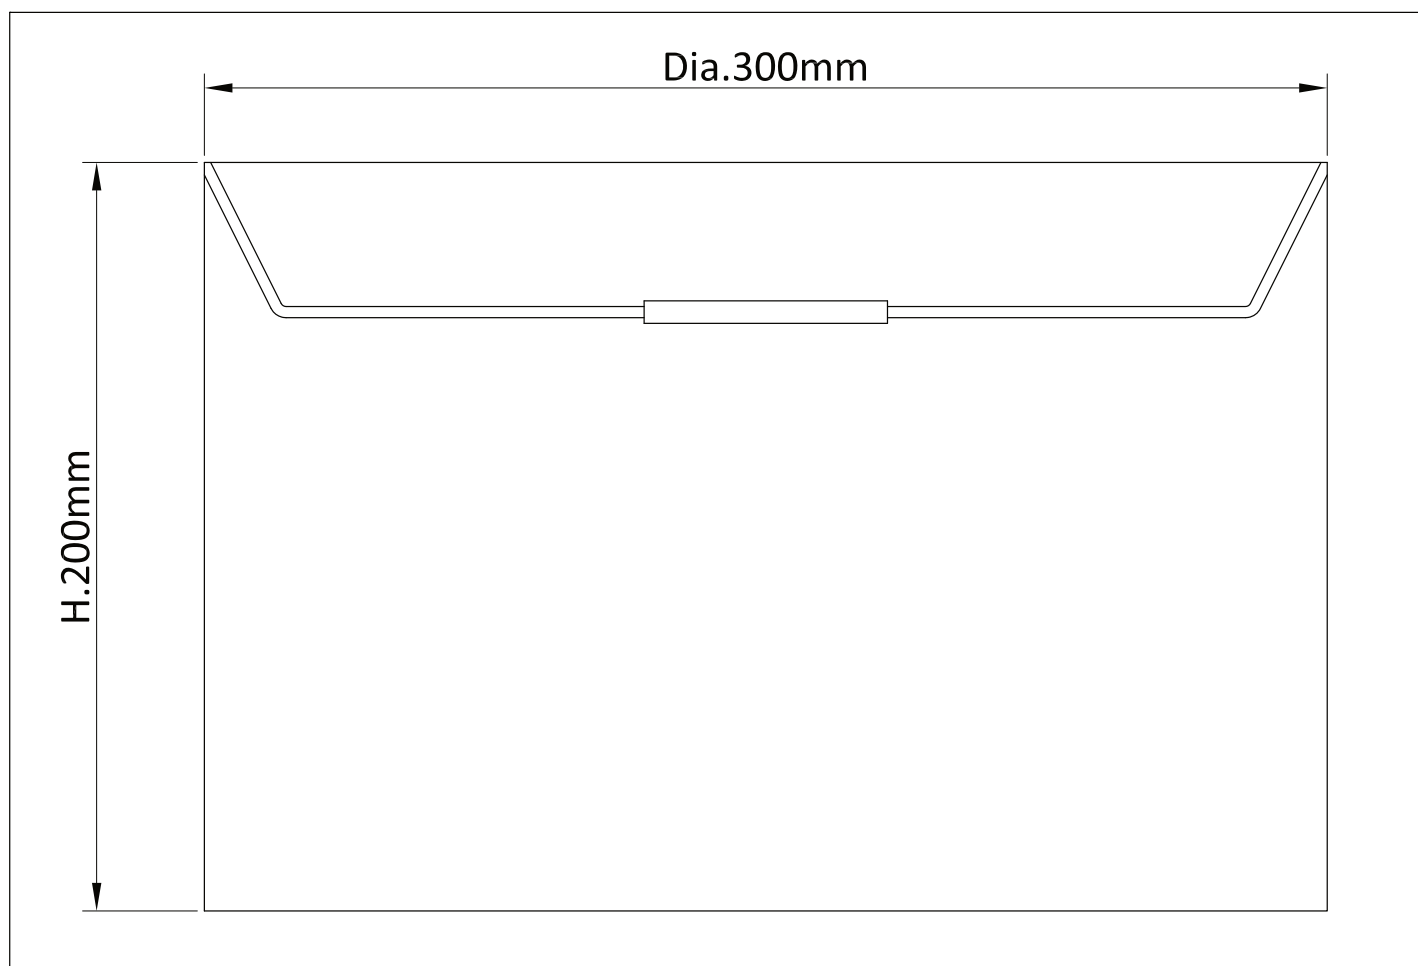

CERTIFICATION

CONTACT

www.firstchoicelighting.co.uk

info@firstchoicelighting.co.uk