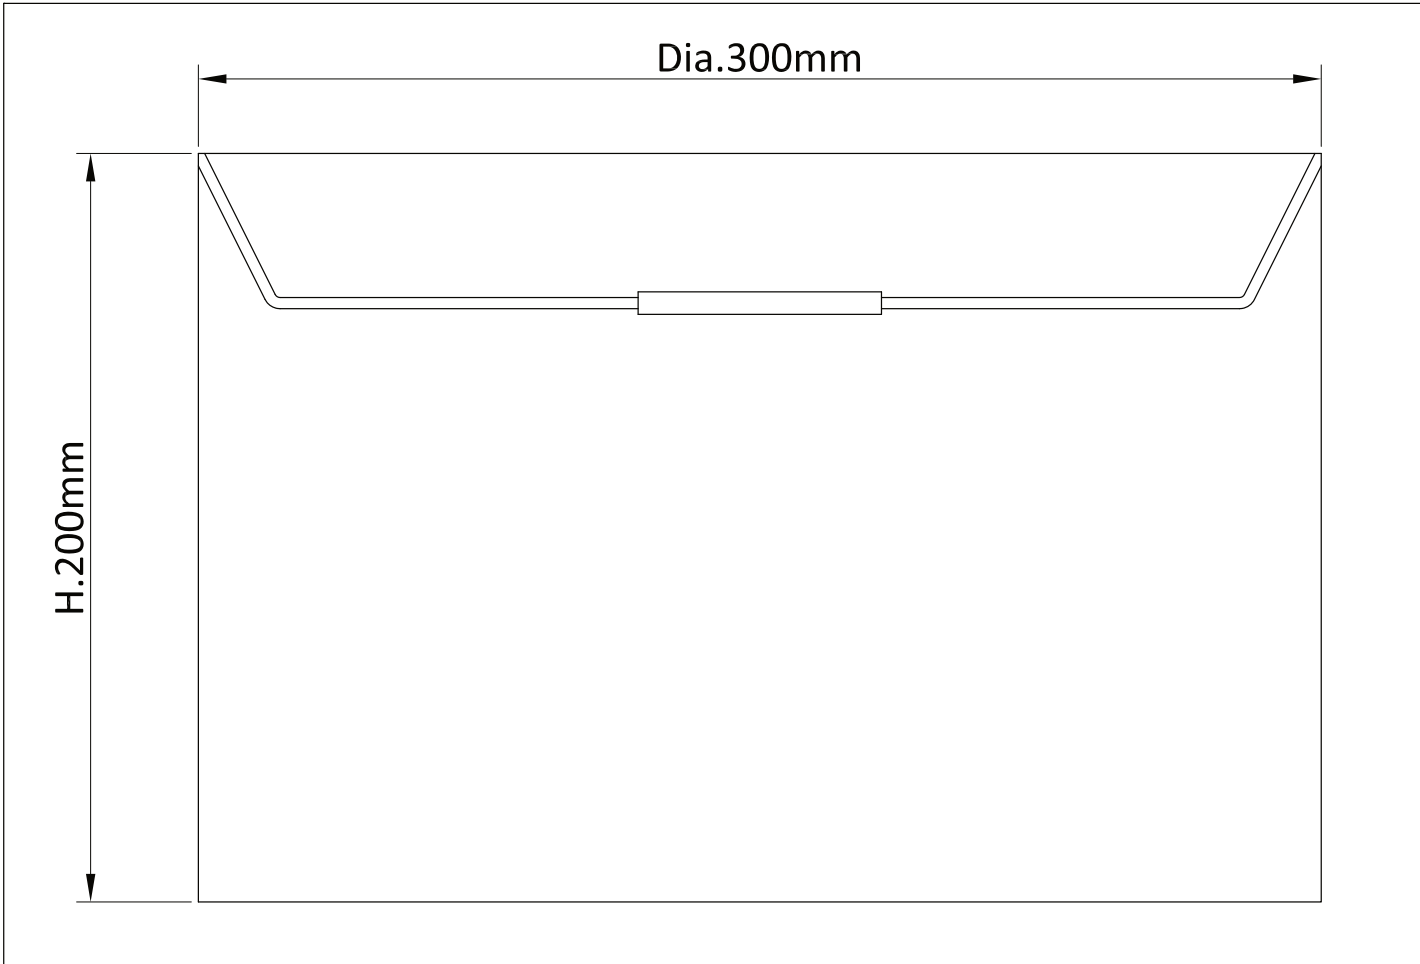

CERTIFICATION

CONTACT

www.firstchoicelighting.co.uk

info@firstchoicelighting.co.uk