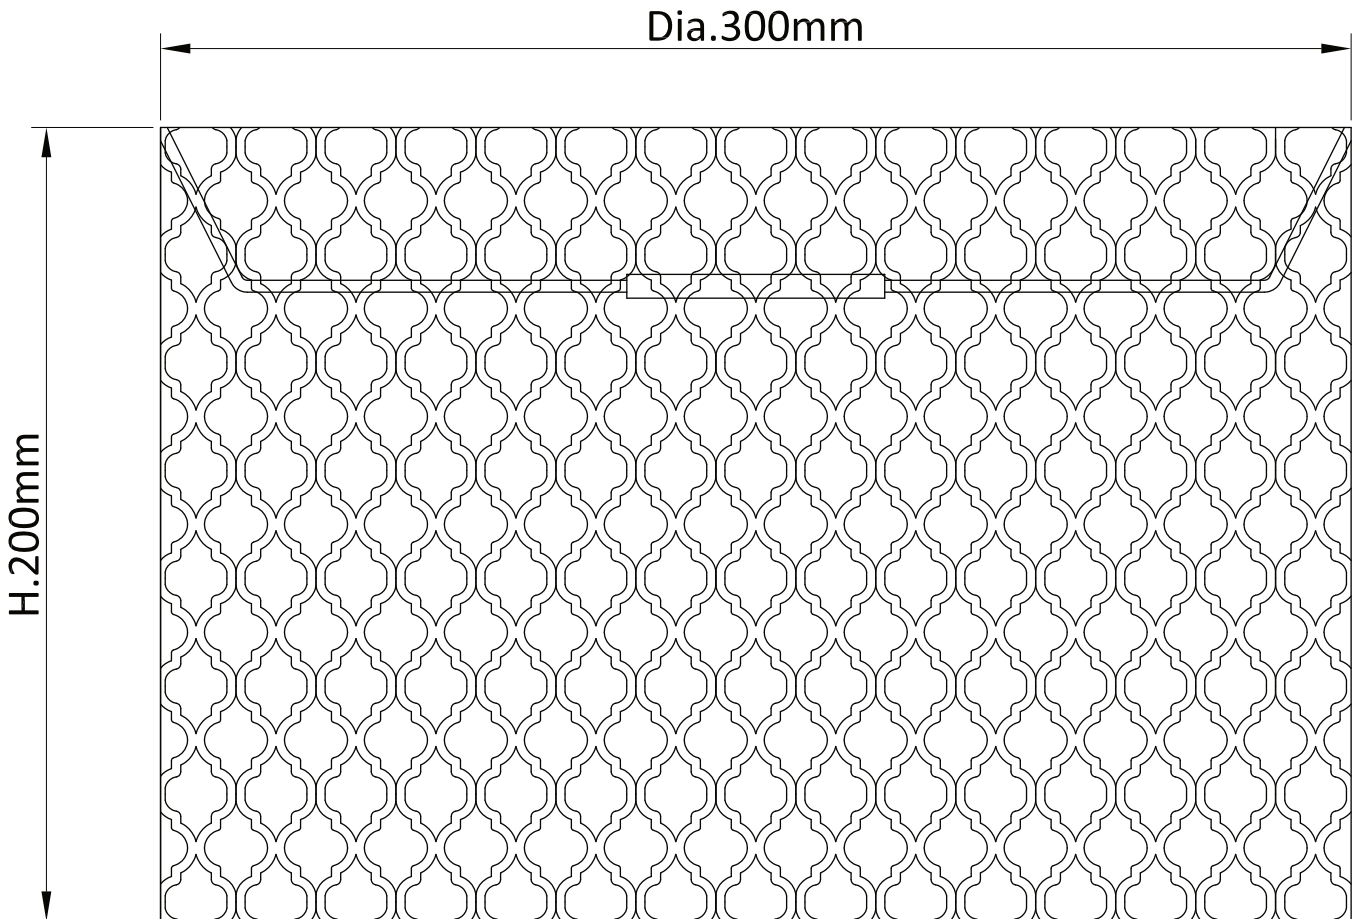

CERTIFICATION

CONTACT

www.firstchoicelighting.co.uk

info@firstchoicelighting.co.uk