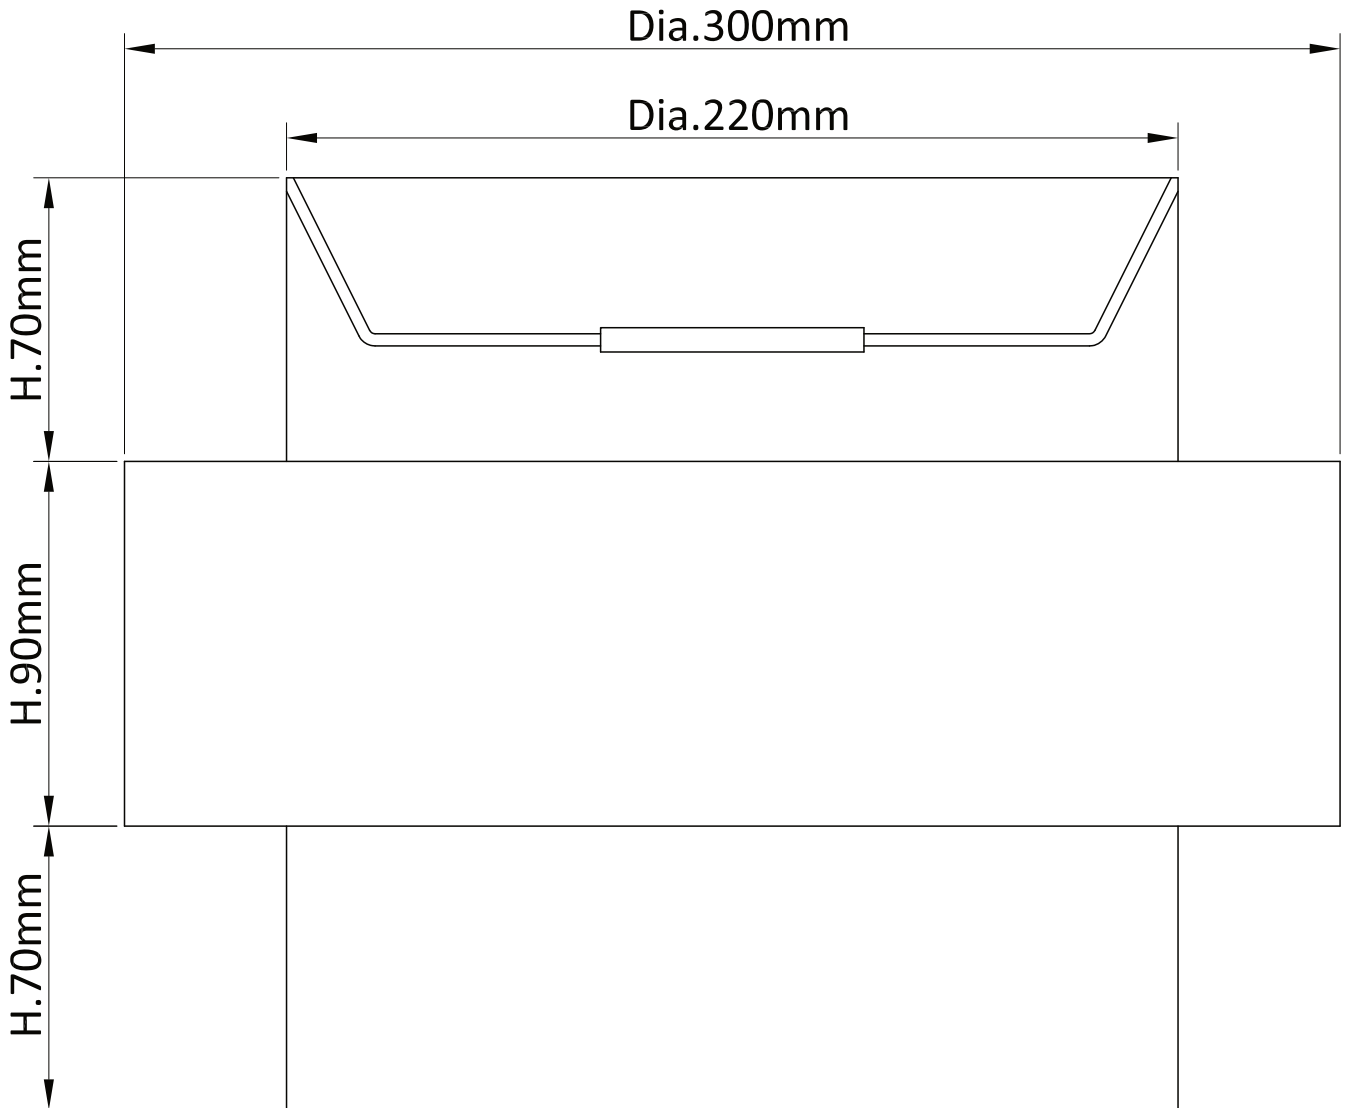

CERTIFICATION

CONTACT

www.firstchoicelighting.co.uk

info@firstchoicelighting.co.uk