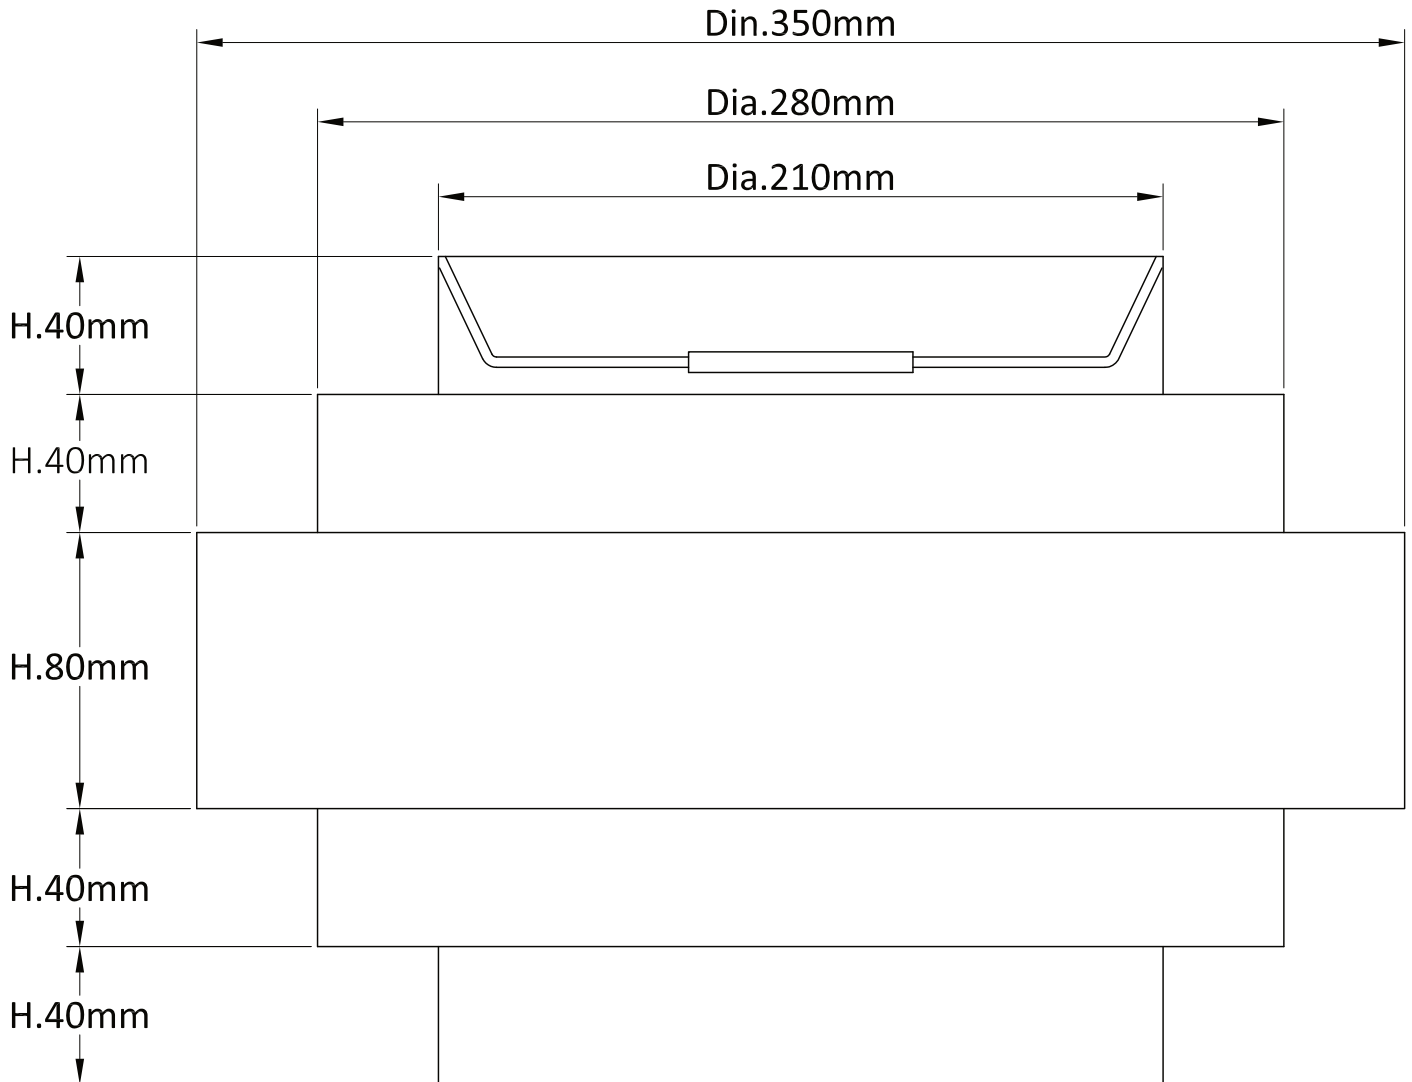

CERTIFICATION

CONTACT

www.firstchoicelighting.co.uk

info@firstchoicelighting.co.uk