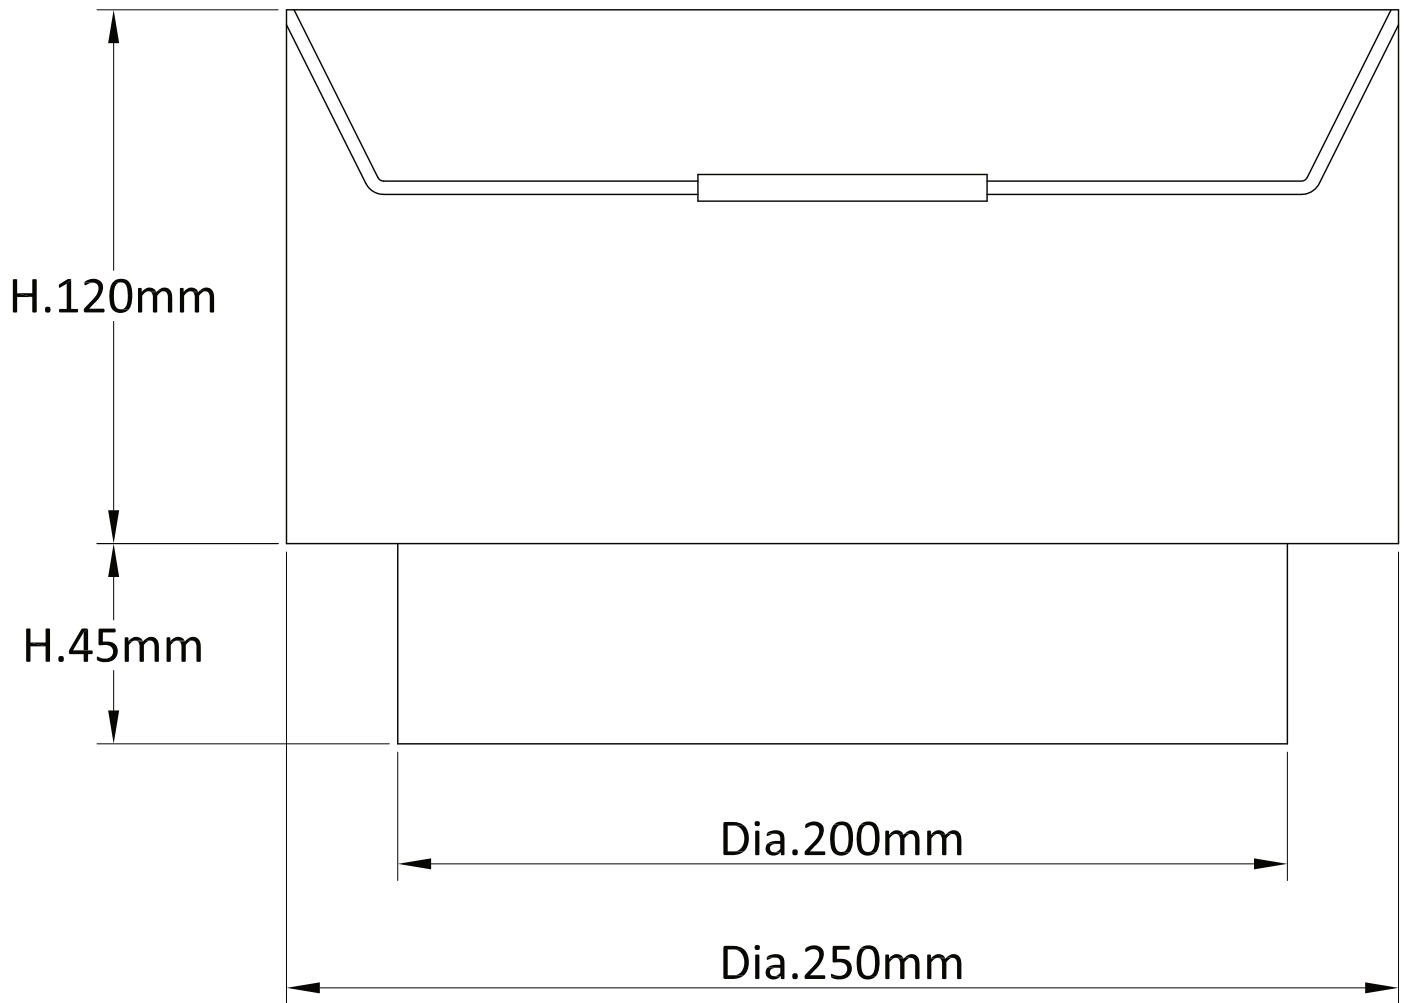

CERTIFICATION

CONTACT

www.firstchoicelighting.co.uk

info@firstchoicelighting.co.uk