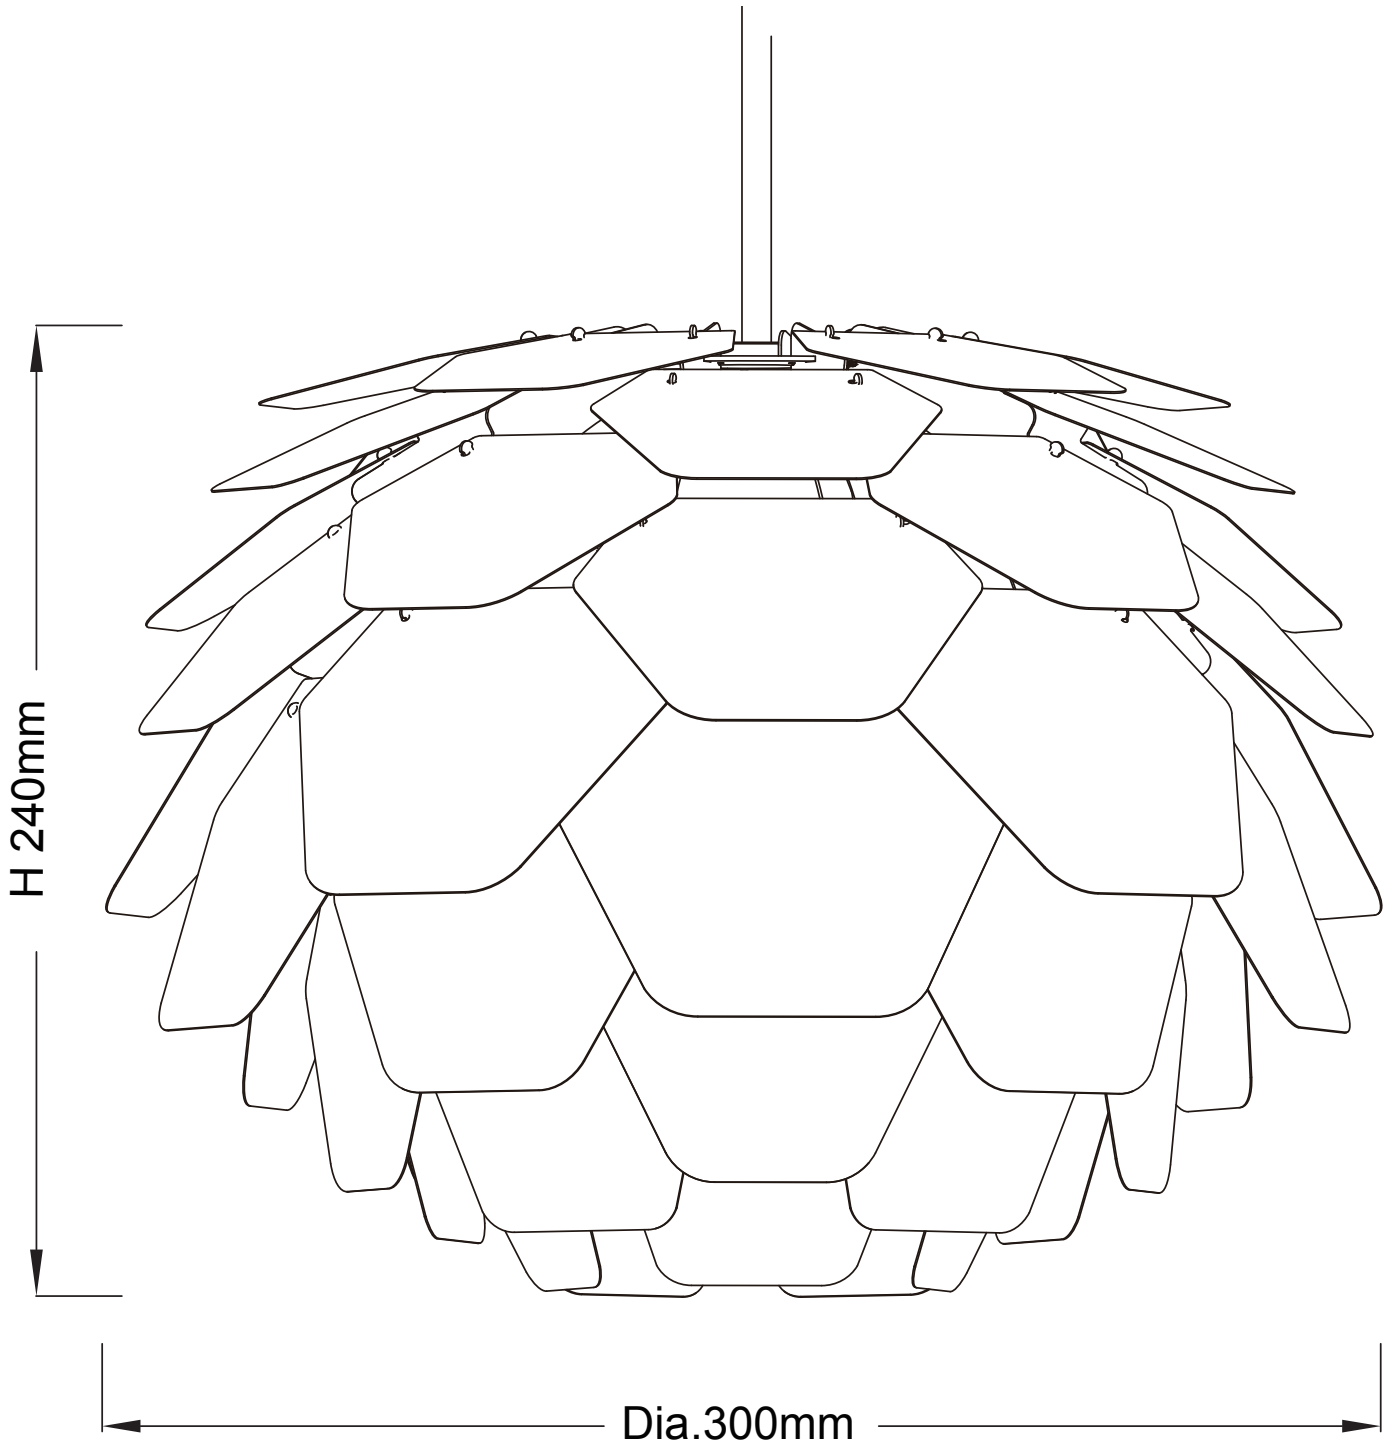

CERTIFICATION

CONTACT

www.firstchoicelighting.co.uk

info@firstchoicelighting.co.uk