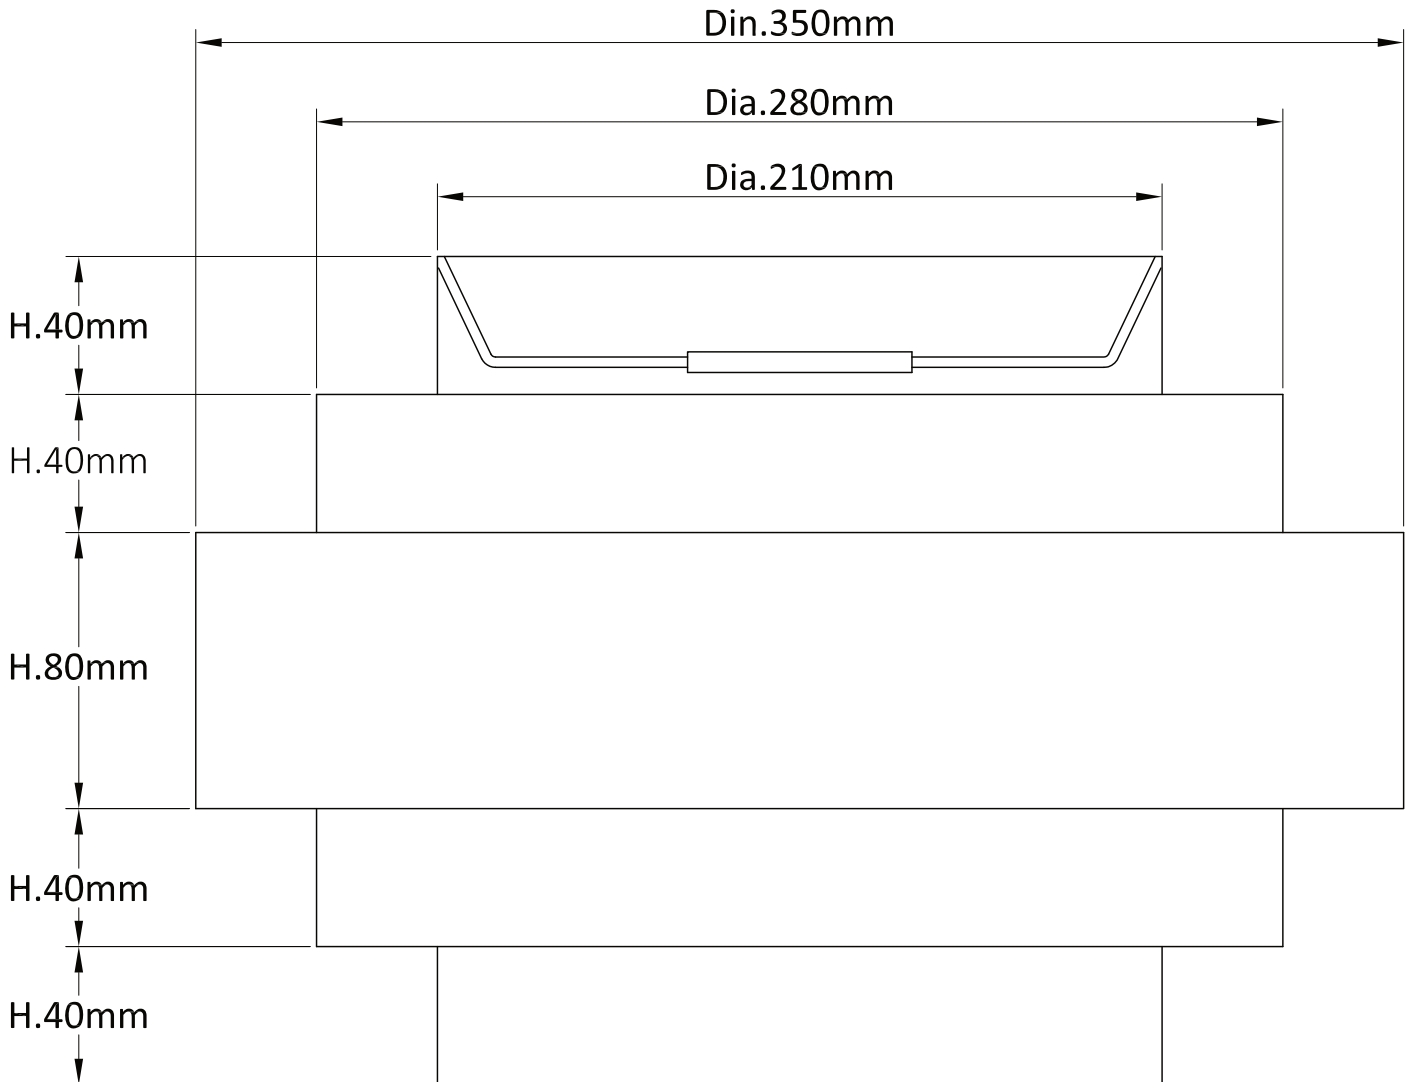

CERTIFICATION

CONTACT

www.firstchoicelighting.co.uk

info@firstchoicelighting.co.uk