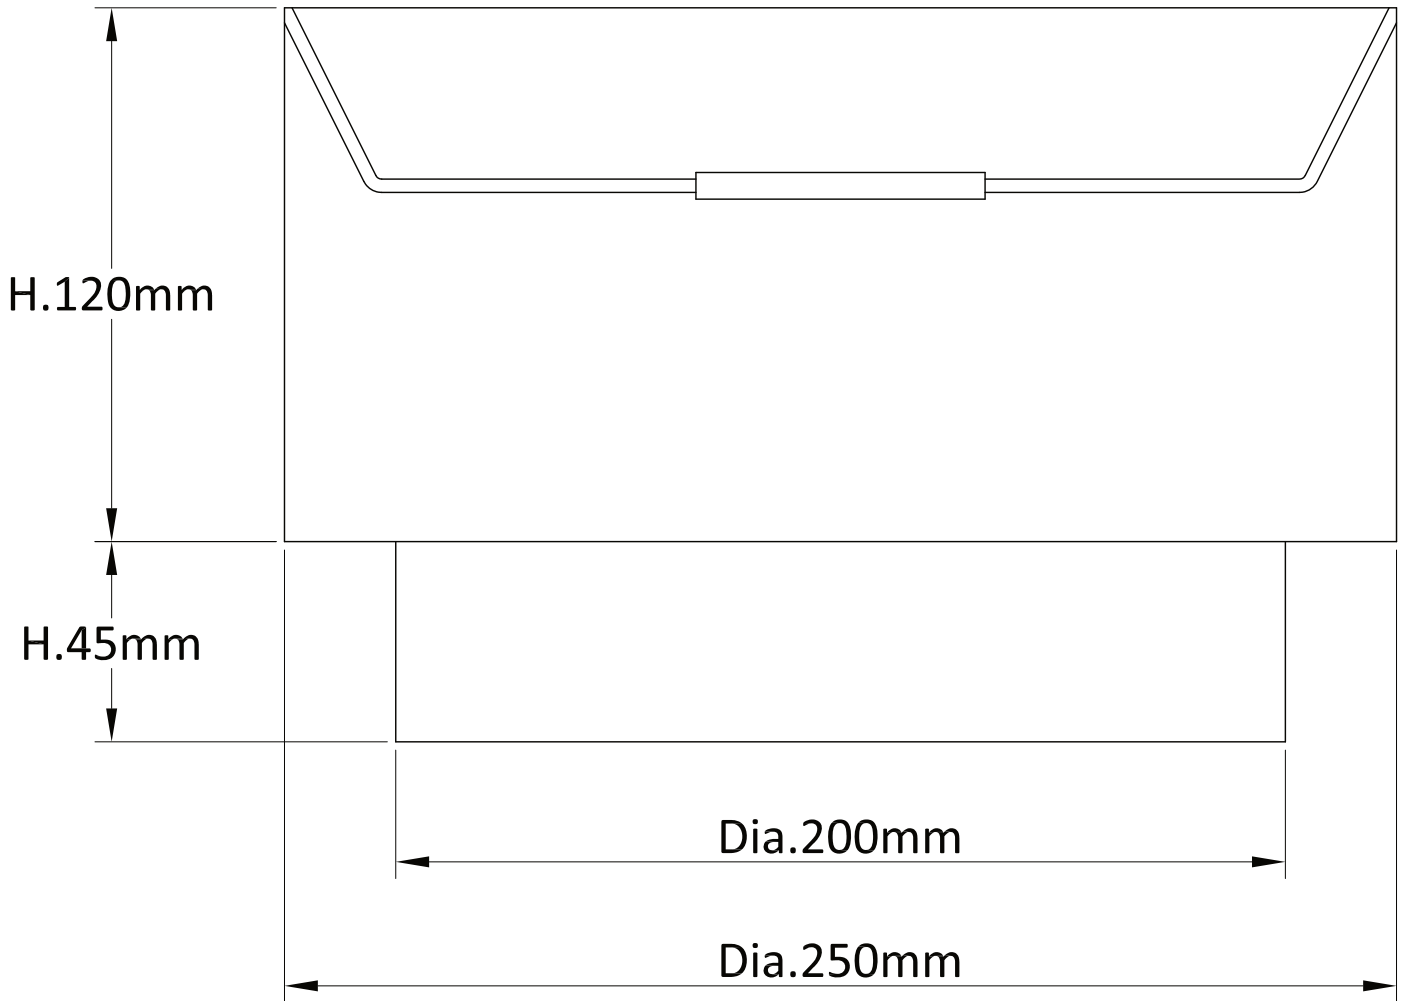

CERTIFICATION

CONTACT

www.firstchoicelighting.co.uk

info@firstchoicelighting.co.uk