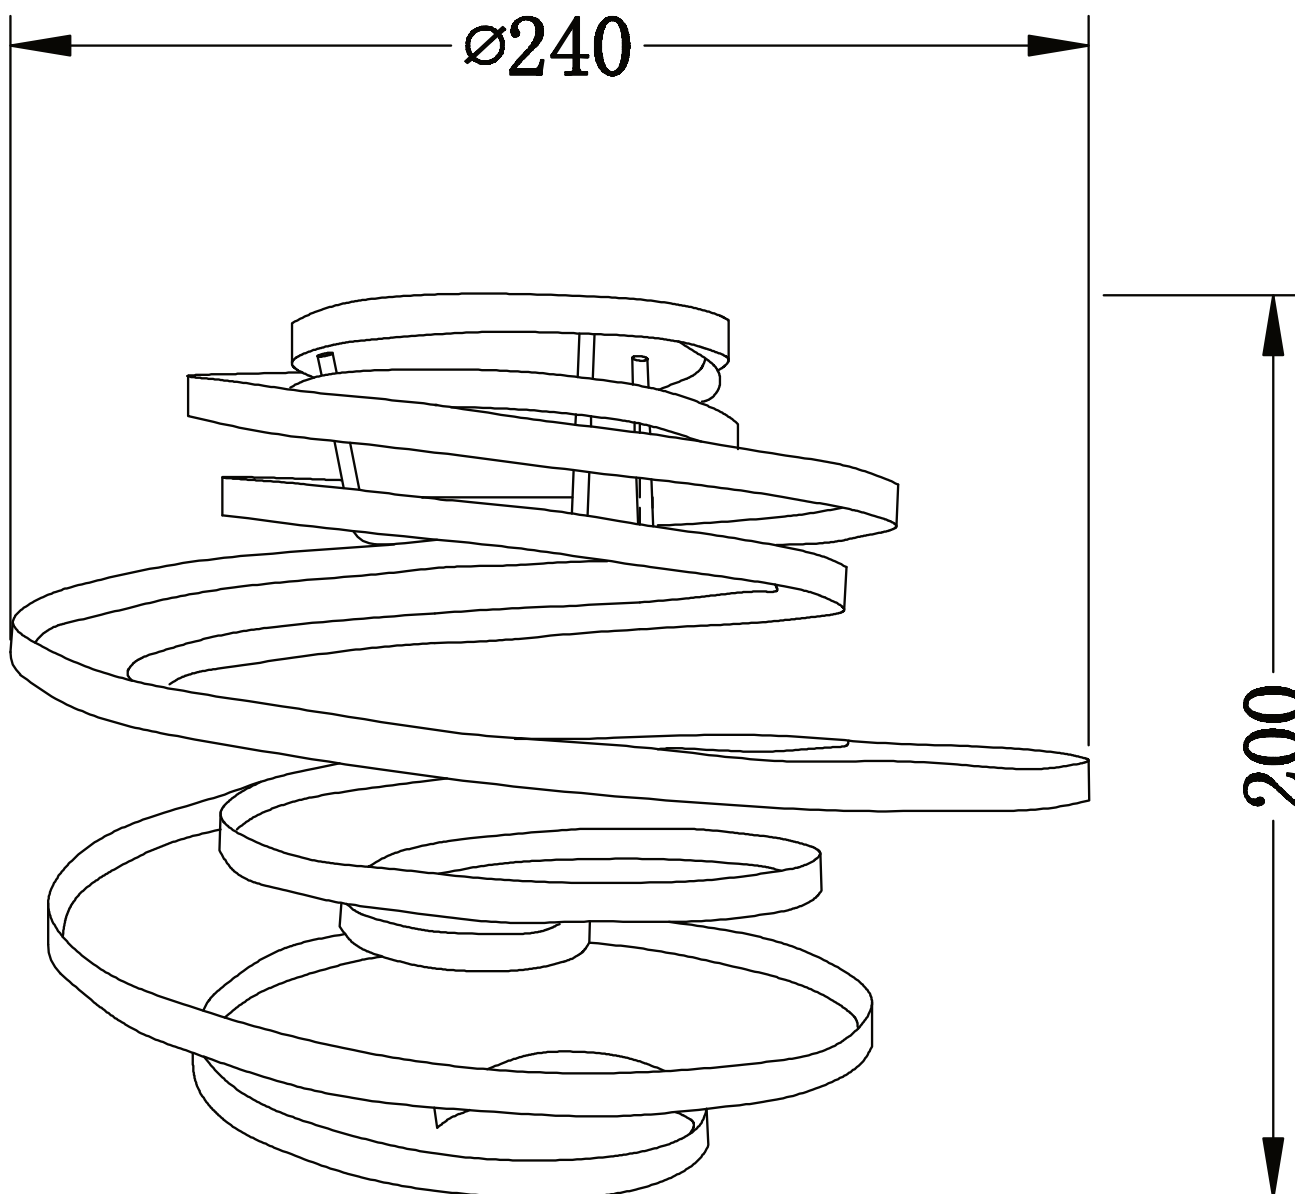

CERTIFICATION

CONTACT

www.firstchoicelighting.co.uk

info@firstchoicelighting.co.uk