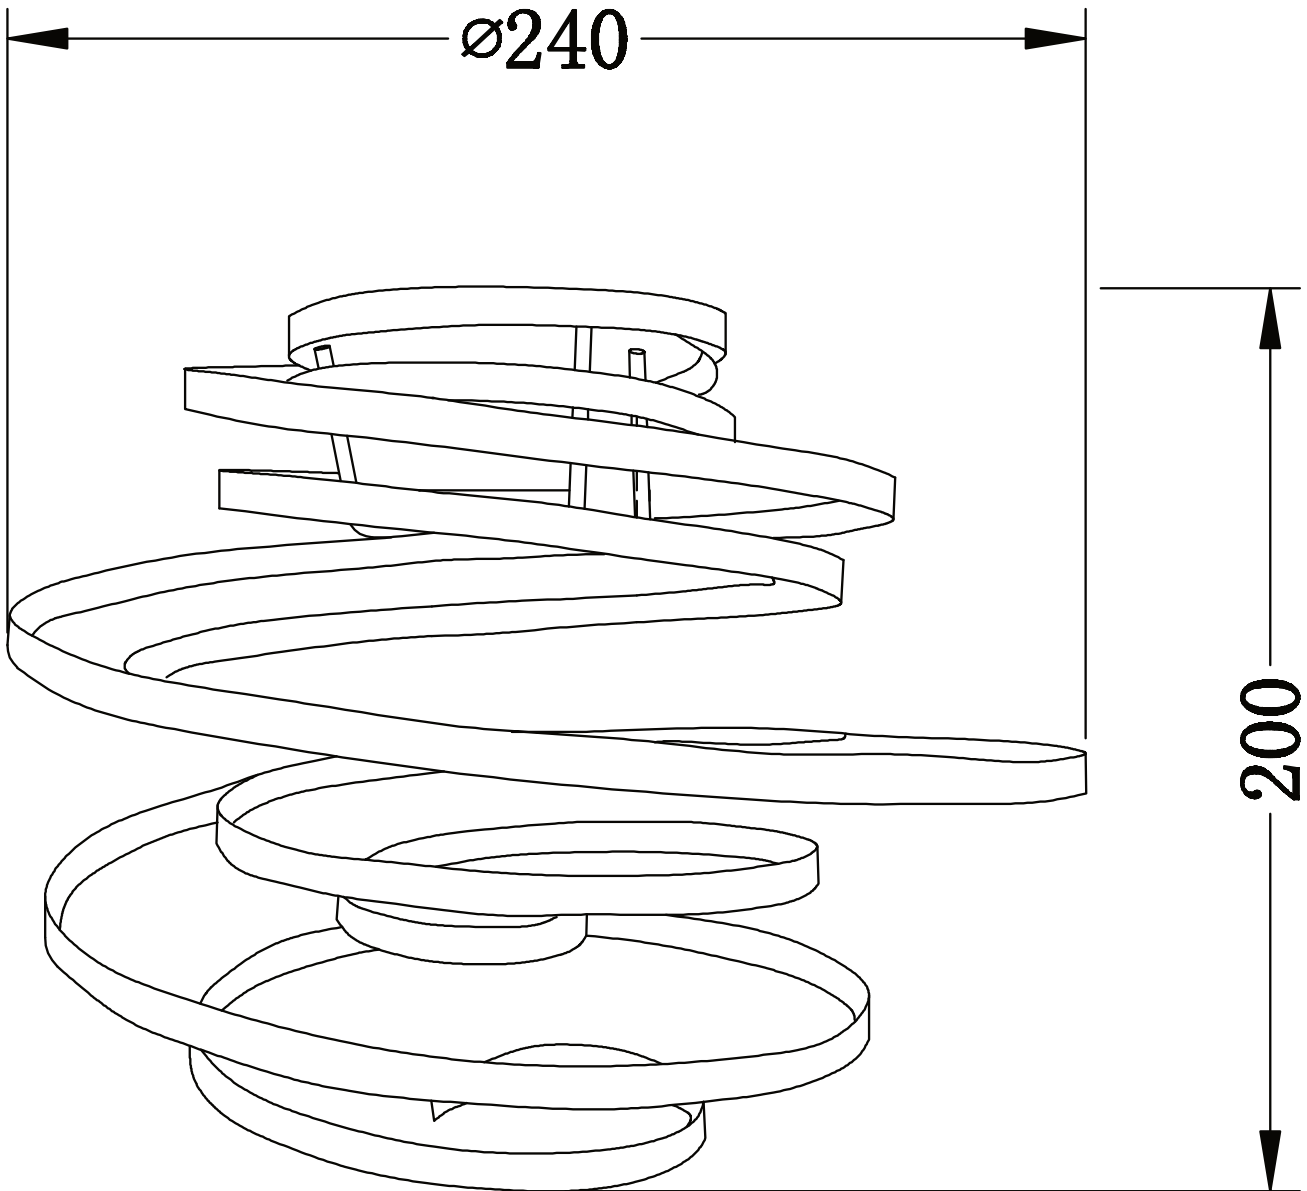

Set of 2 White Metal Swirl Easy Fit Light Shades

LIGHT SOURCE DATA

- 2 x 40W Max B22 BC or E27 ES (required)
- Lamp direction - Indirect
- Lamp shape - Standard
- Dimmable
- Energy class: Not applicable

DIMENSION DATA

- Height 200mm
- Diameter 240mm

- Weight 1kg

SPECIFICATION

- Manufacturer warranty for 2 years from date of purchase
- White paint
- IP20
- No
- 240V
- Assembly required? No
- CE Marking, UKCA Marking, Energy Efficient, Energy Saving

CERTIFICATION

CONTACT

www.firstchoicelighting.co.uk

info@firstchoicelighting.co.uk

FCL-11498X2

Set of 2 White Metal Swirl Easy Fit Light Shades

CERTIFICATION

CONTACT