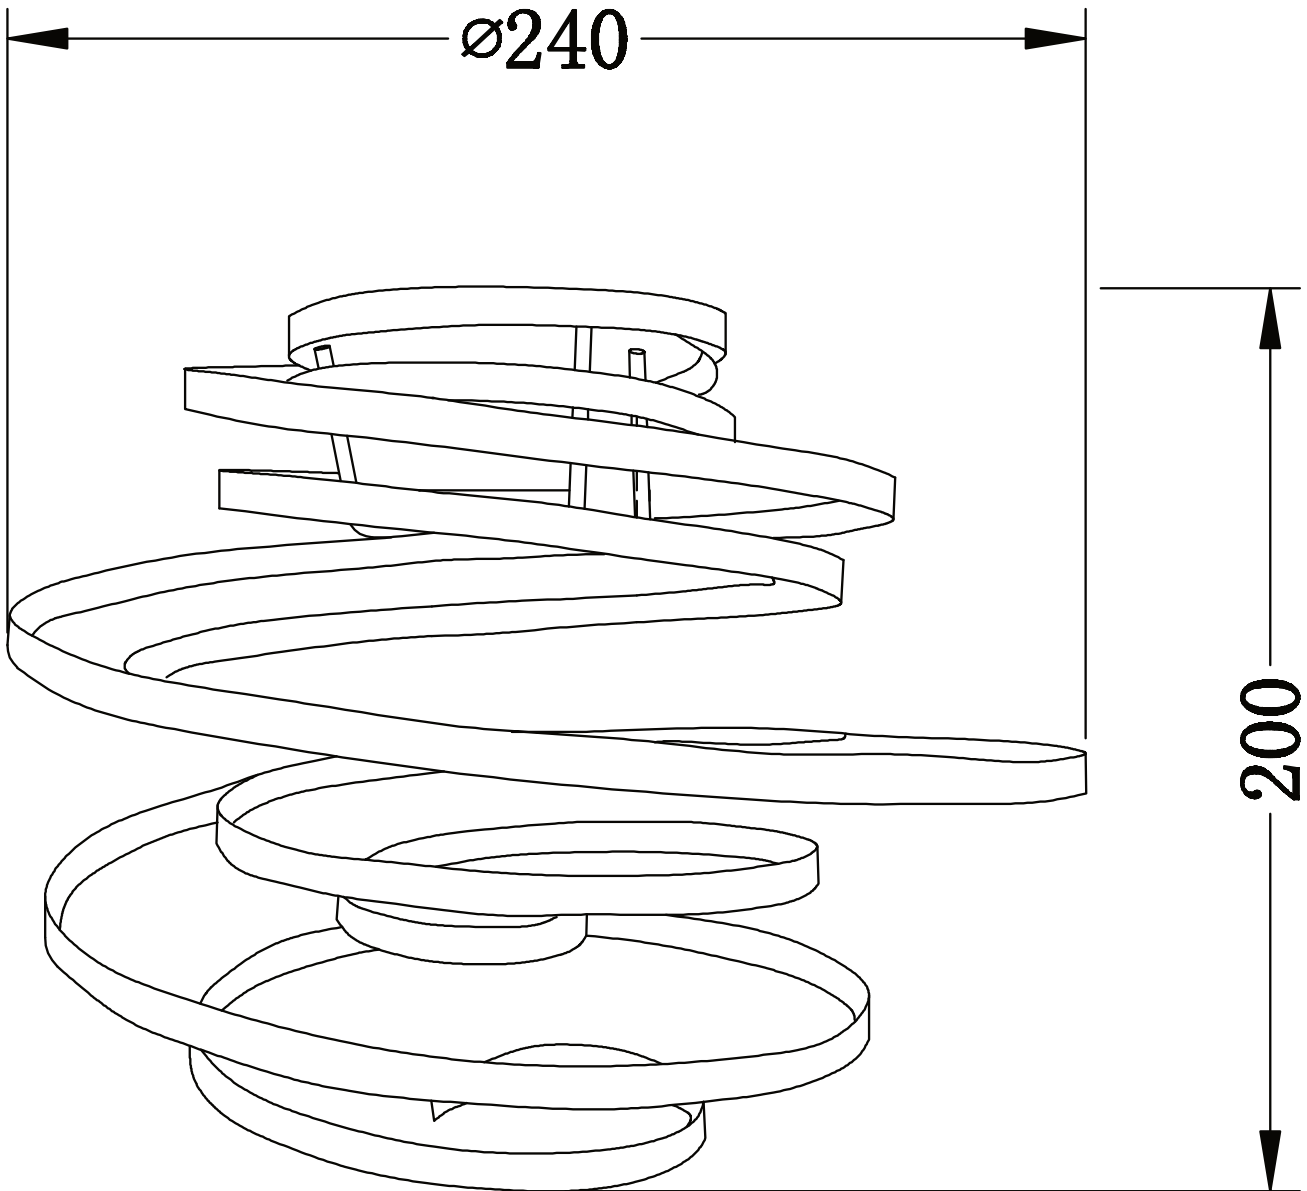

CERTIFICATION

CONTACT

www.firstchoicelighting.co.uk

info@firstchoicelighting.co.uk