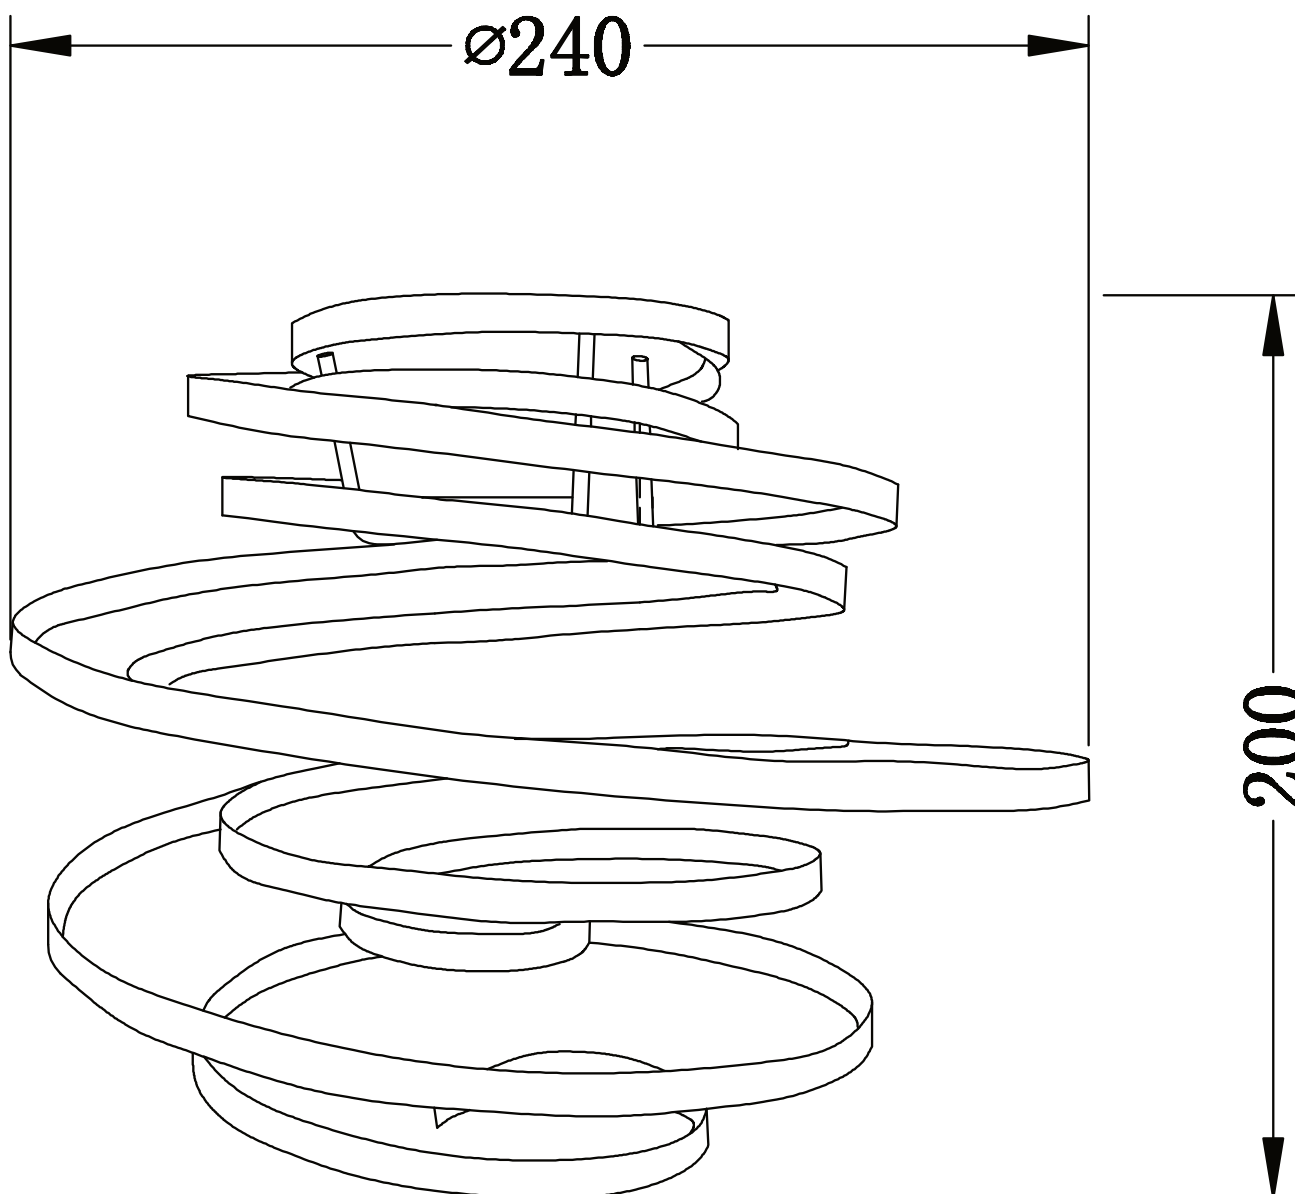

FCL-11500X2

Set of 2 Gold Metal Swirl Easy Fit Light Shades

CERTIFICATION

CONTACT

www.firstchoicelighting.co.uk

info@firstchoicelighting.co.uk