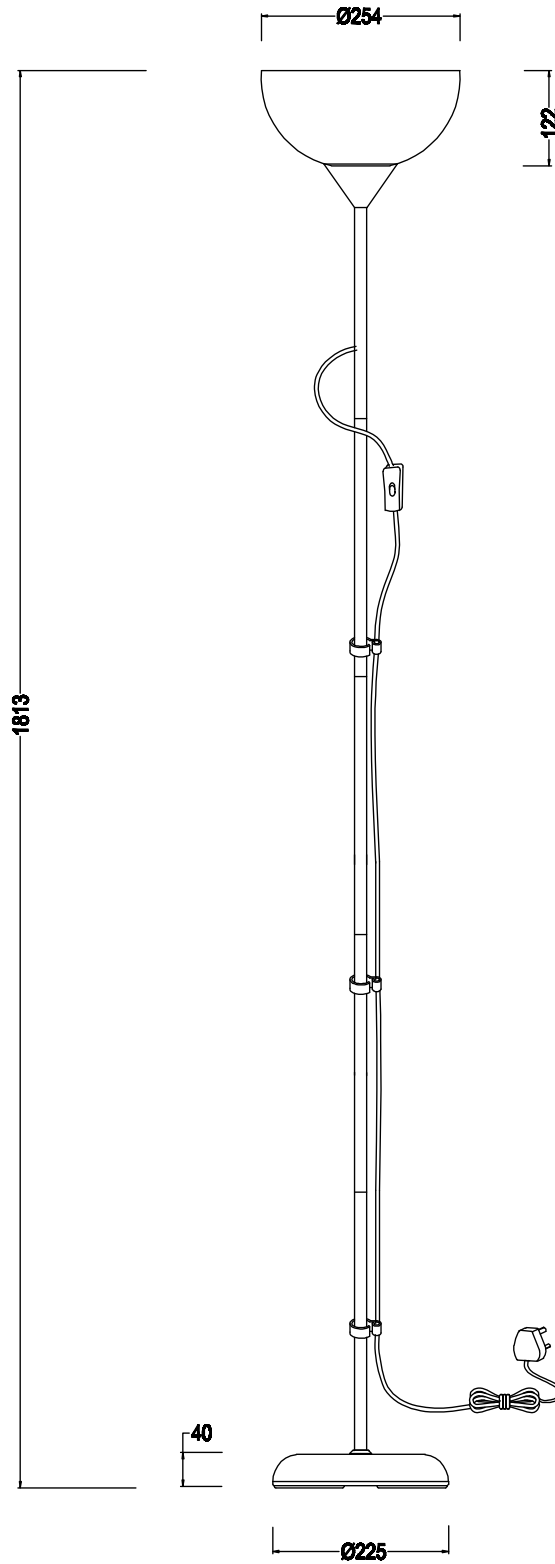

FCL-11509

White Painted Floor Uplighter

CERTIFICATION

CONTACT

www.firstchoicelighting.co.uk

info@firstchoicelighting.co.uk

ISSUE DATE 16/02/2023

PAGE 2