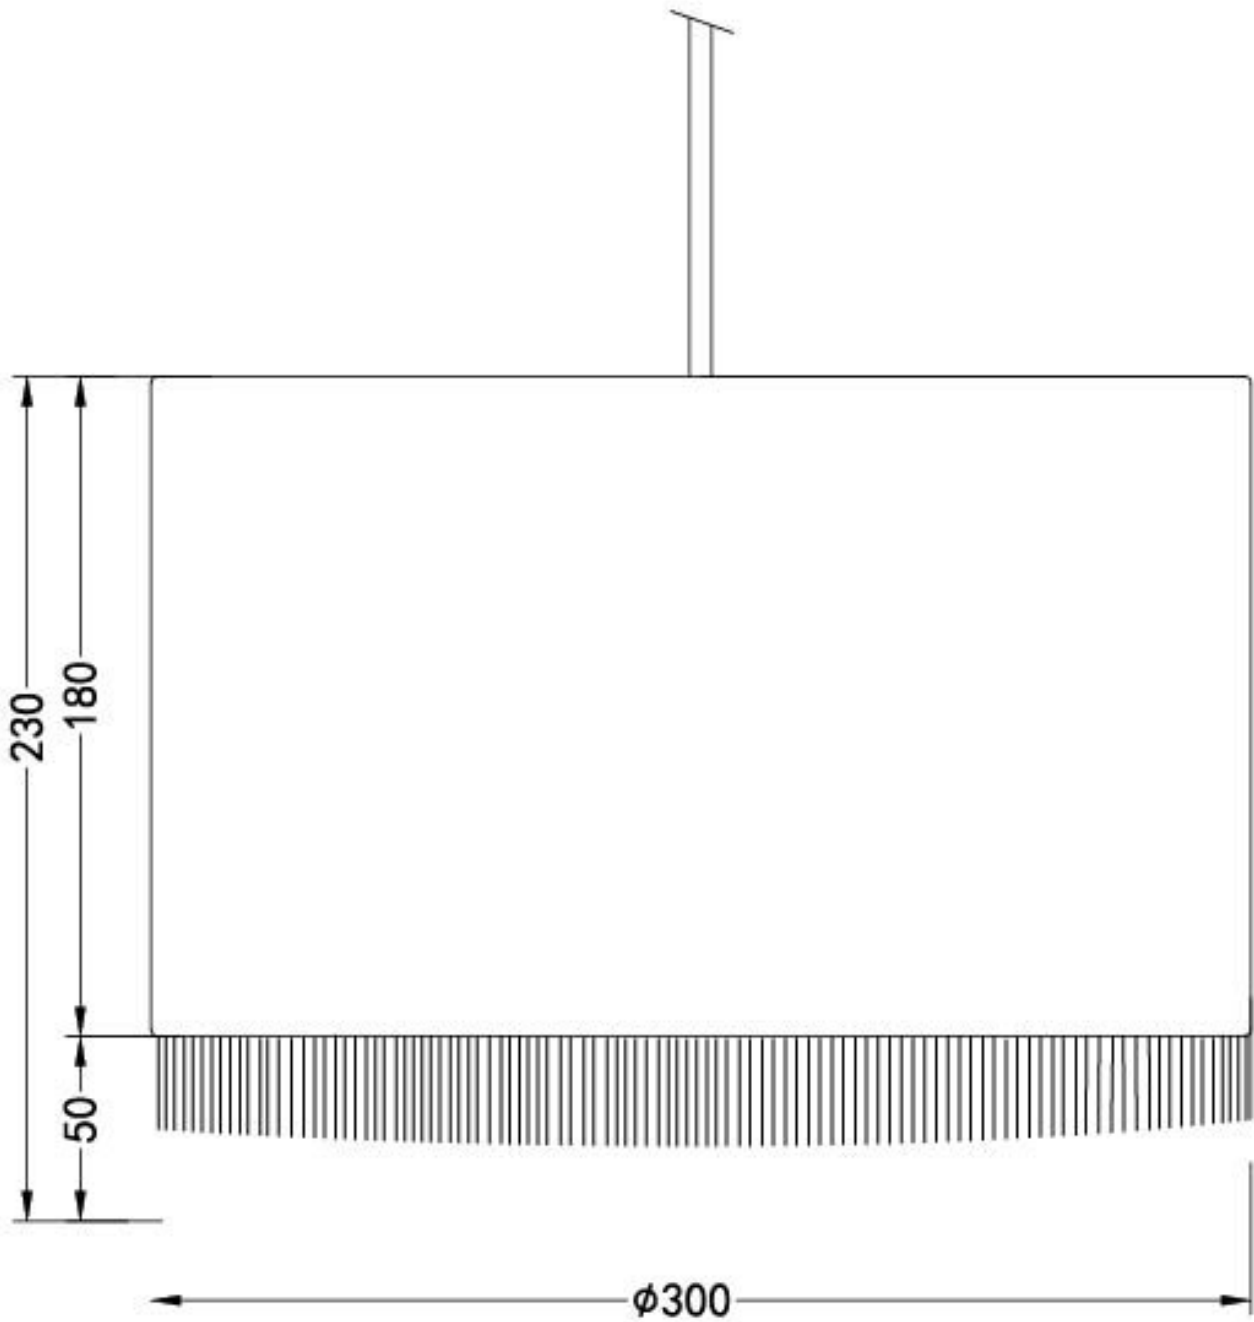

Set of 2 Grey Velvet With Copper Inner Tassled Light Shades

LIGHT SOURCE DATA

- 2 x 60W Max B22 BC or E27 ES (required)
- Lamp direction - Indirect
- Lamp shape - Standard
- Dimmable
- Energy class: Not applicable

DIMENSION DATA

- Height 230mm
- Diameter 300mm
- Weight 1kg

SPECIFICATION

- Manufacturer warranty for 2 years from date of purchase
- Grey velvet with copper inner detail
- IP20
- No
- 240V
- Assembly required? No
- CE Marking, UKCA Marking, Energy Efficient, Energy Saving

CERTIFICATION

CONTACT

www.firstchoicelighting.co.uk

info@firstchoicelighting.co.uk

FCL-11527X2

Set of 2 Grey Velvet With Copper Inner Tassled Light Shades

CERTIFICATION

CONTACT