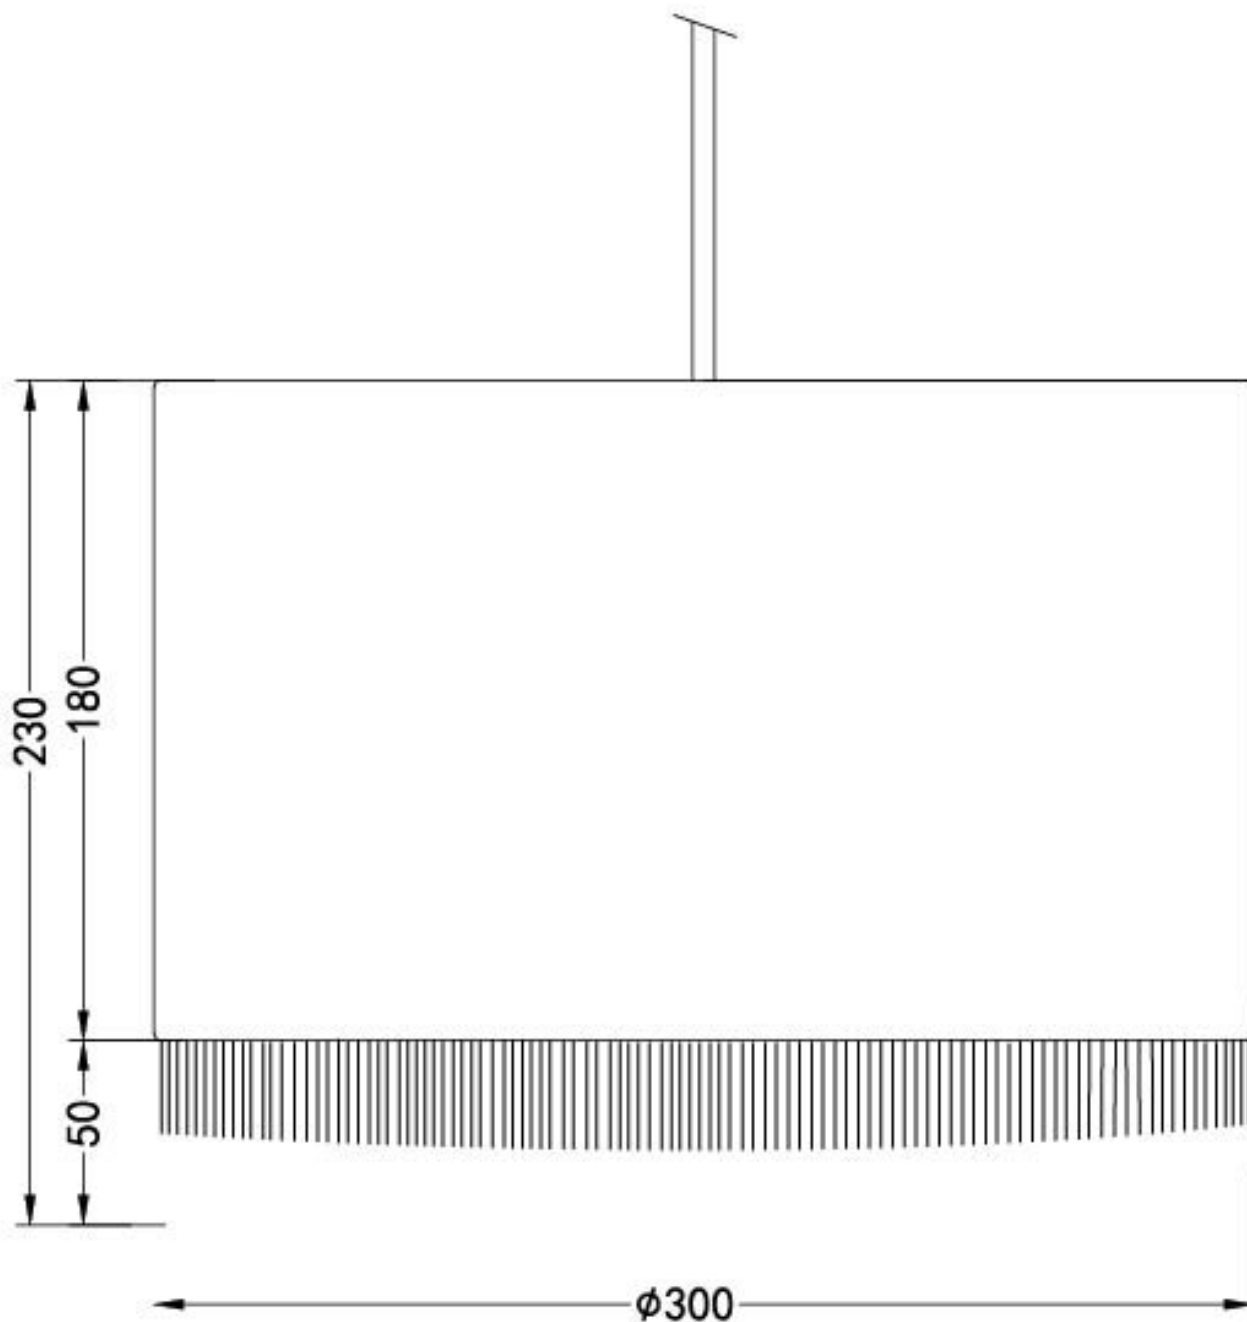

CERTIFICATION

CONTACT

www.firstchoicelighting.co.uk

info@firstchoicelighting.co.uk