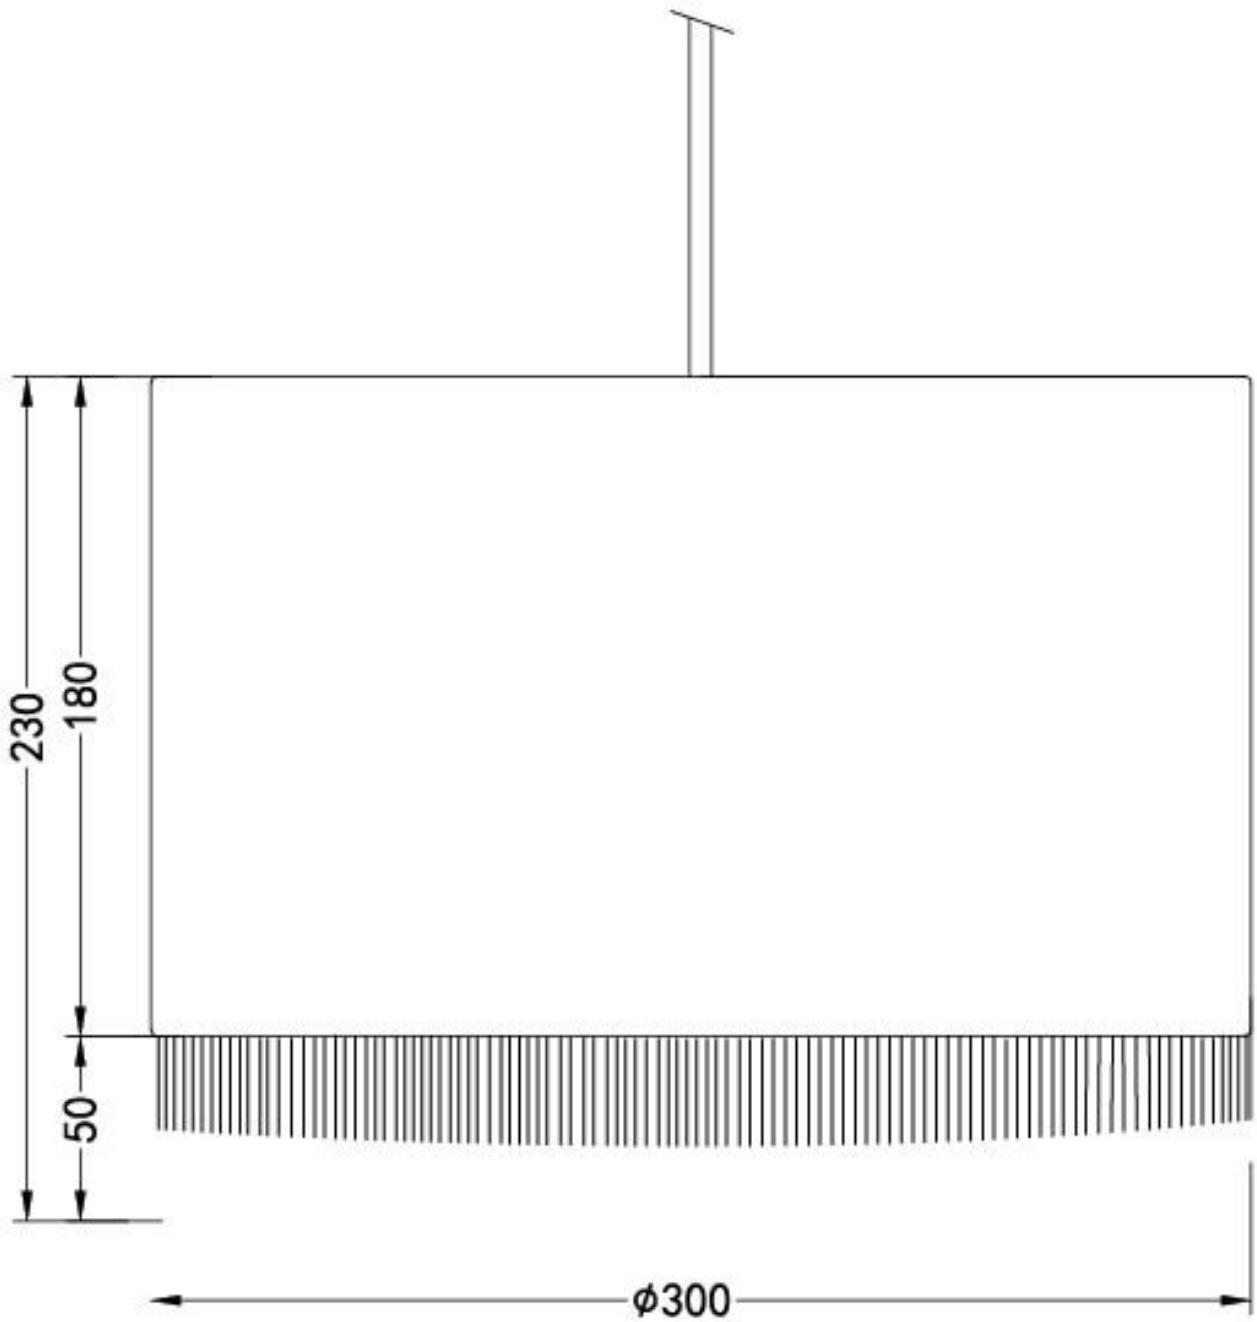

FCL-11530X2

Set of 2 Blush Pink Velvet With Copper Inner Tassled Light Shades

CERTIFICATION

CONTACT

www.firstchoicelighting.co.uk

info@firstchoicelighting.co.uk