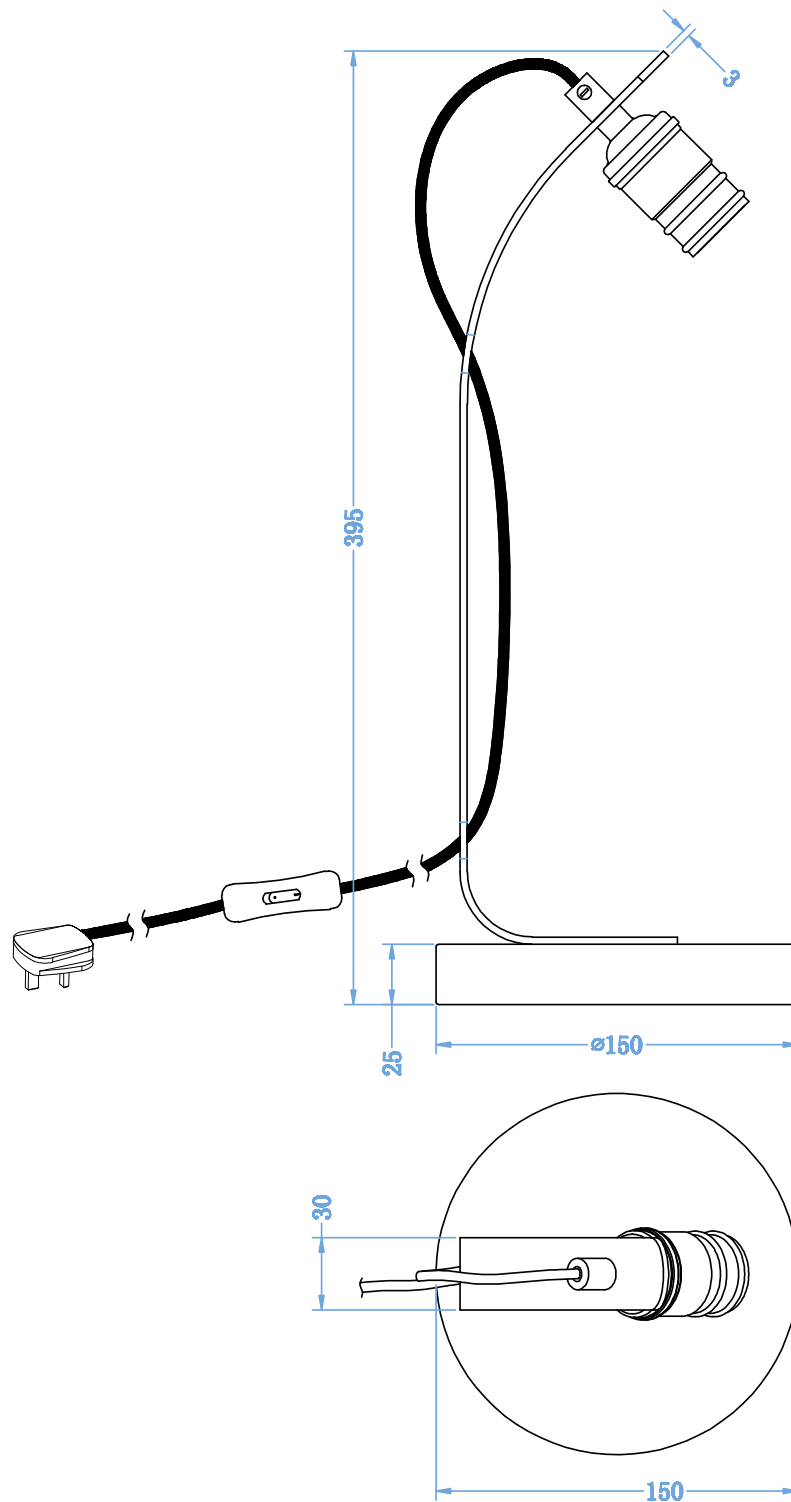

FCL-11545X2

Set of 2 Matt Black with Antique Brass Detail Desk Lamps

CERTIFICATION

CONTACT

www.firstchoicelighting.co.uk

info@firstchoicelighting.co.uk