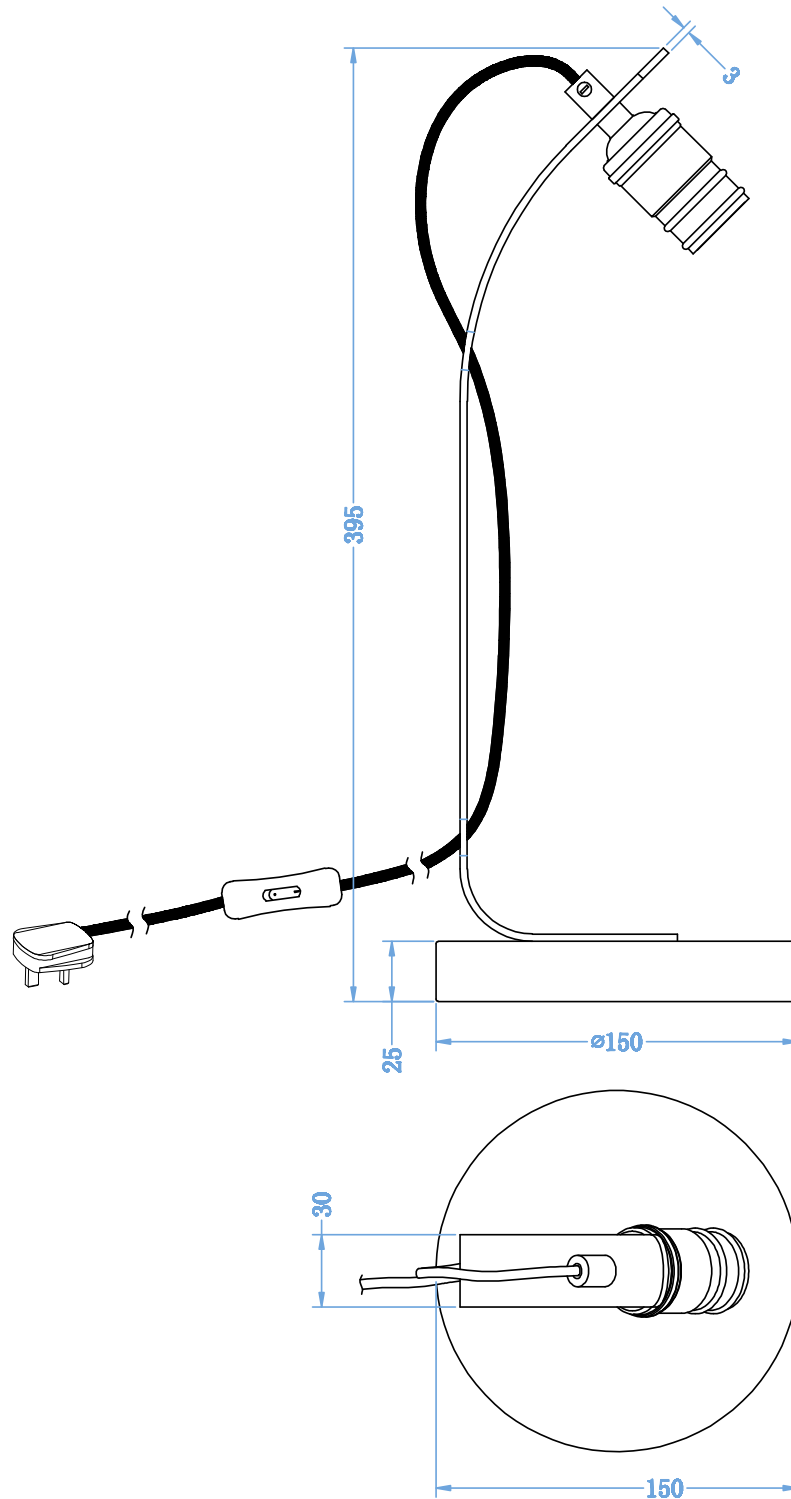

Matt Black with Antique Brass Detail Desk Lamp

CERTIFICATION

CONTACT

www.firstchoicelighting.co.uk

info@firstchoicelighting.co.uk