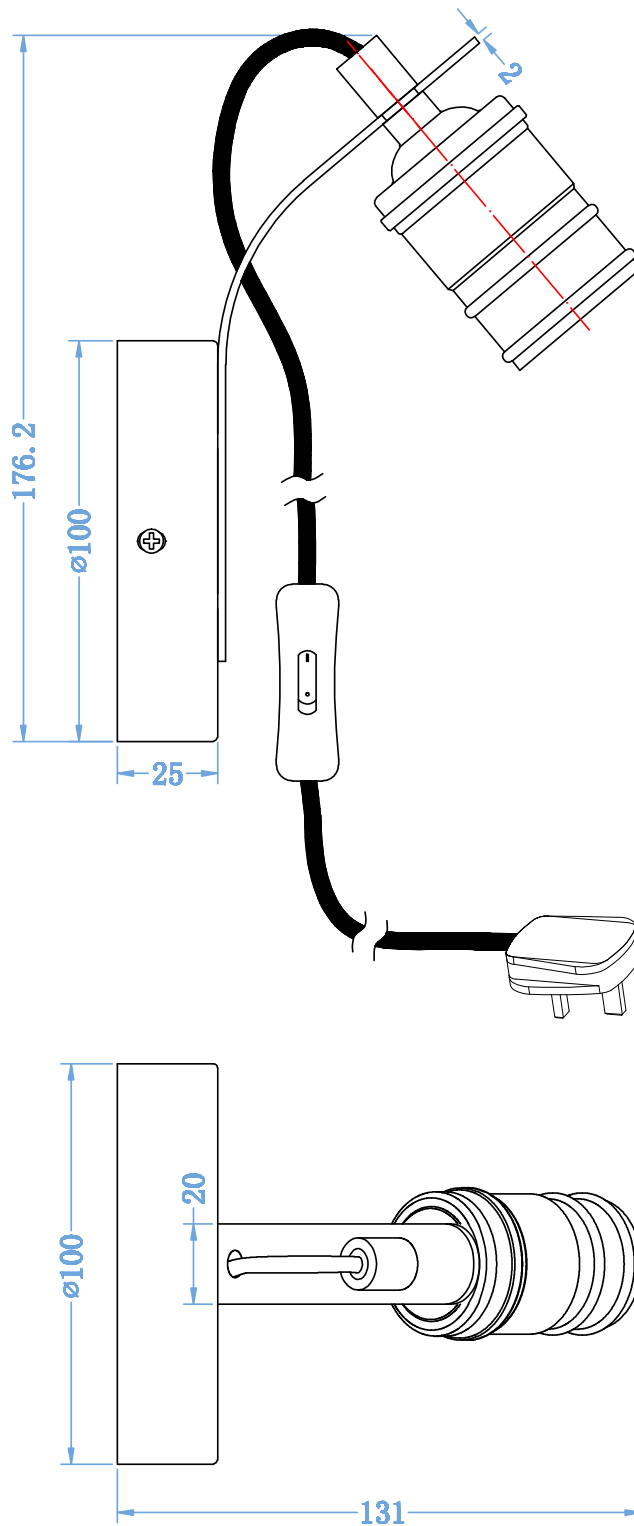

Set of 2 Matt Black with Antique Brass Detail Plug In Wall Lights

LIGHT SOURCE DATA

- 2 x 40W Max E27 ES (required)
- Lamp direction - Downwards
- Lamp shape - Standard
- Non-dimmable
- Energy class: Not applicable

DIMENSION DATA

- Height 176mm
- Width 100mm
- Depth 131mm
- Weight 0.52kg

SPECIFICATION

- Manufacturer warranty for 2 years from date of purchase
- Matt black with antique brass plate detail
- IP20
- In-line On/Off Switch
- Class II - Double Insulated, No Earth
- 240V
- Assembly required? No
- CE Marking, UKCA Marking, Energy Efficient, Energy Saving

CERTIFICATION

CONTACT

www.firstchoicelighting.co.uk

info@firstchoicelighting.co.uk

FCL-11546X2

Set of 2 Matt Black with Antique Brass Detail Plug In Wall Lights

CERTIFICATION

CONTACT