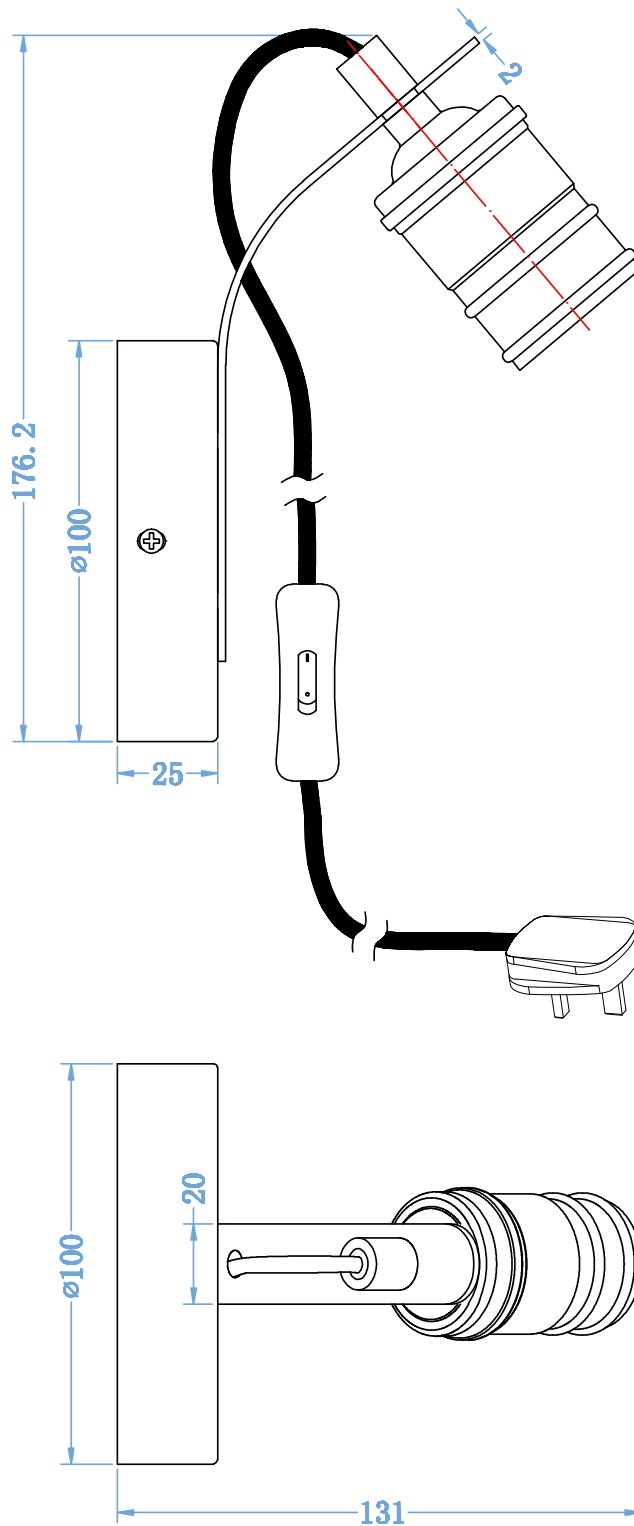

Matt Black with Antique Brass Detail Plug In Wall Light

CERTIFICATION

CONTACT

www.firstchoicelighting.co.uk

info@firstchoicelighting.co.uk