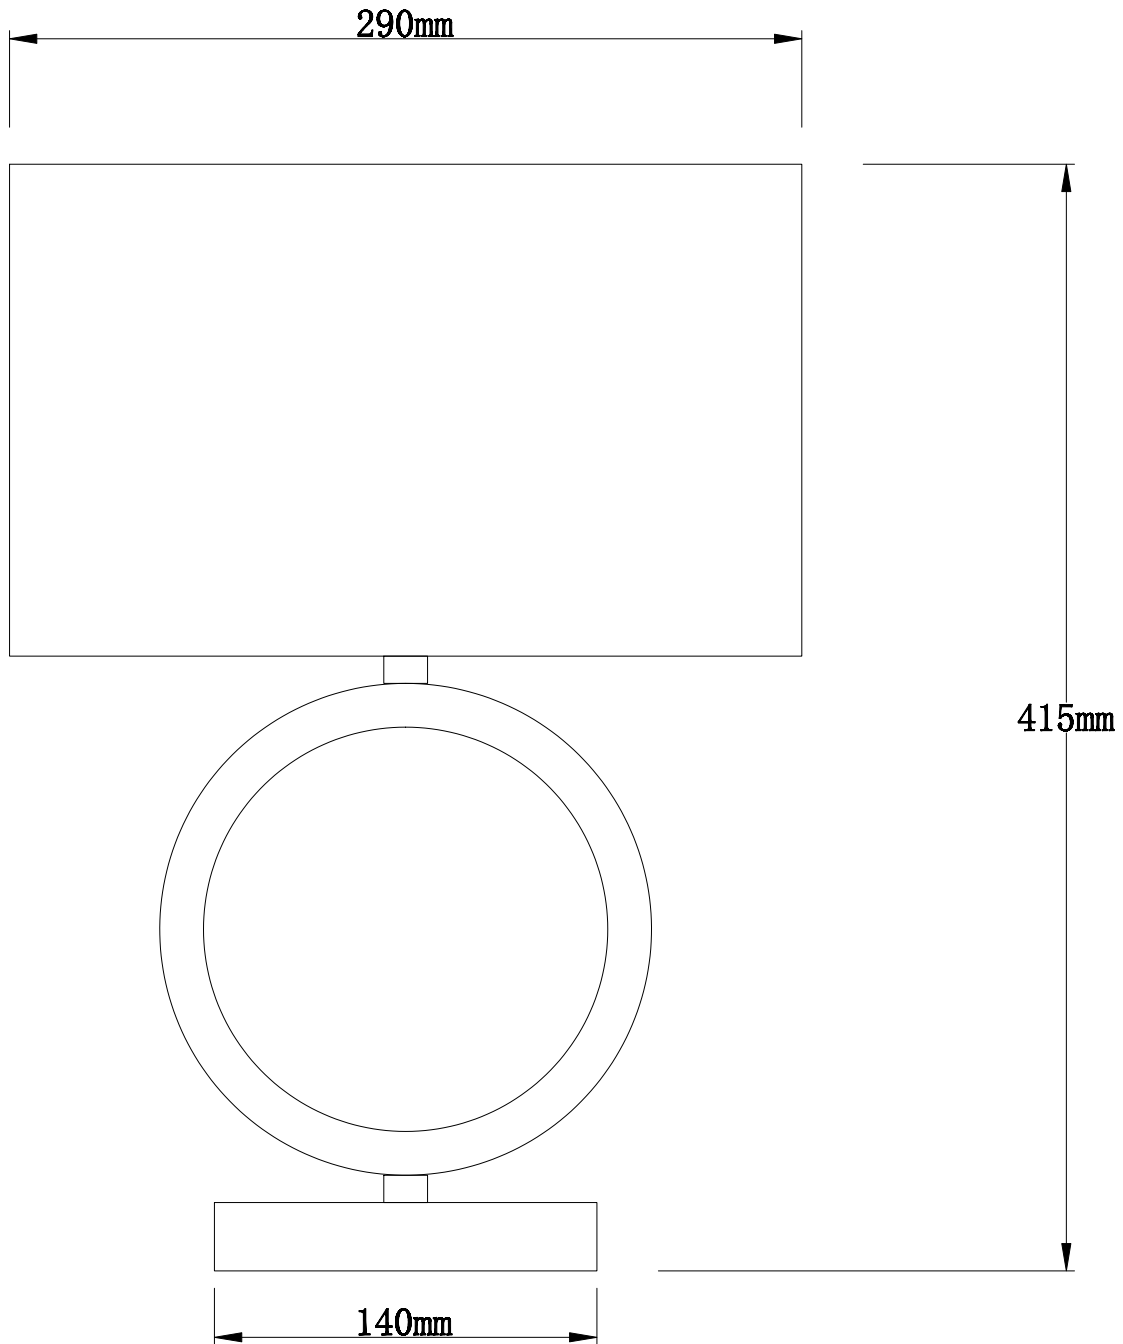

FCL-11569X2

Set of 2 Satin Nickel Hoop Lamps with White Shade

CERTIFICATION

CONTACT

www.firstchoicelighting.co.uk

info@firstchoicelighting.co.uk

ISSUE DATE 16/02/2023

PAGE 2