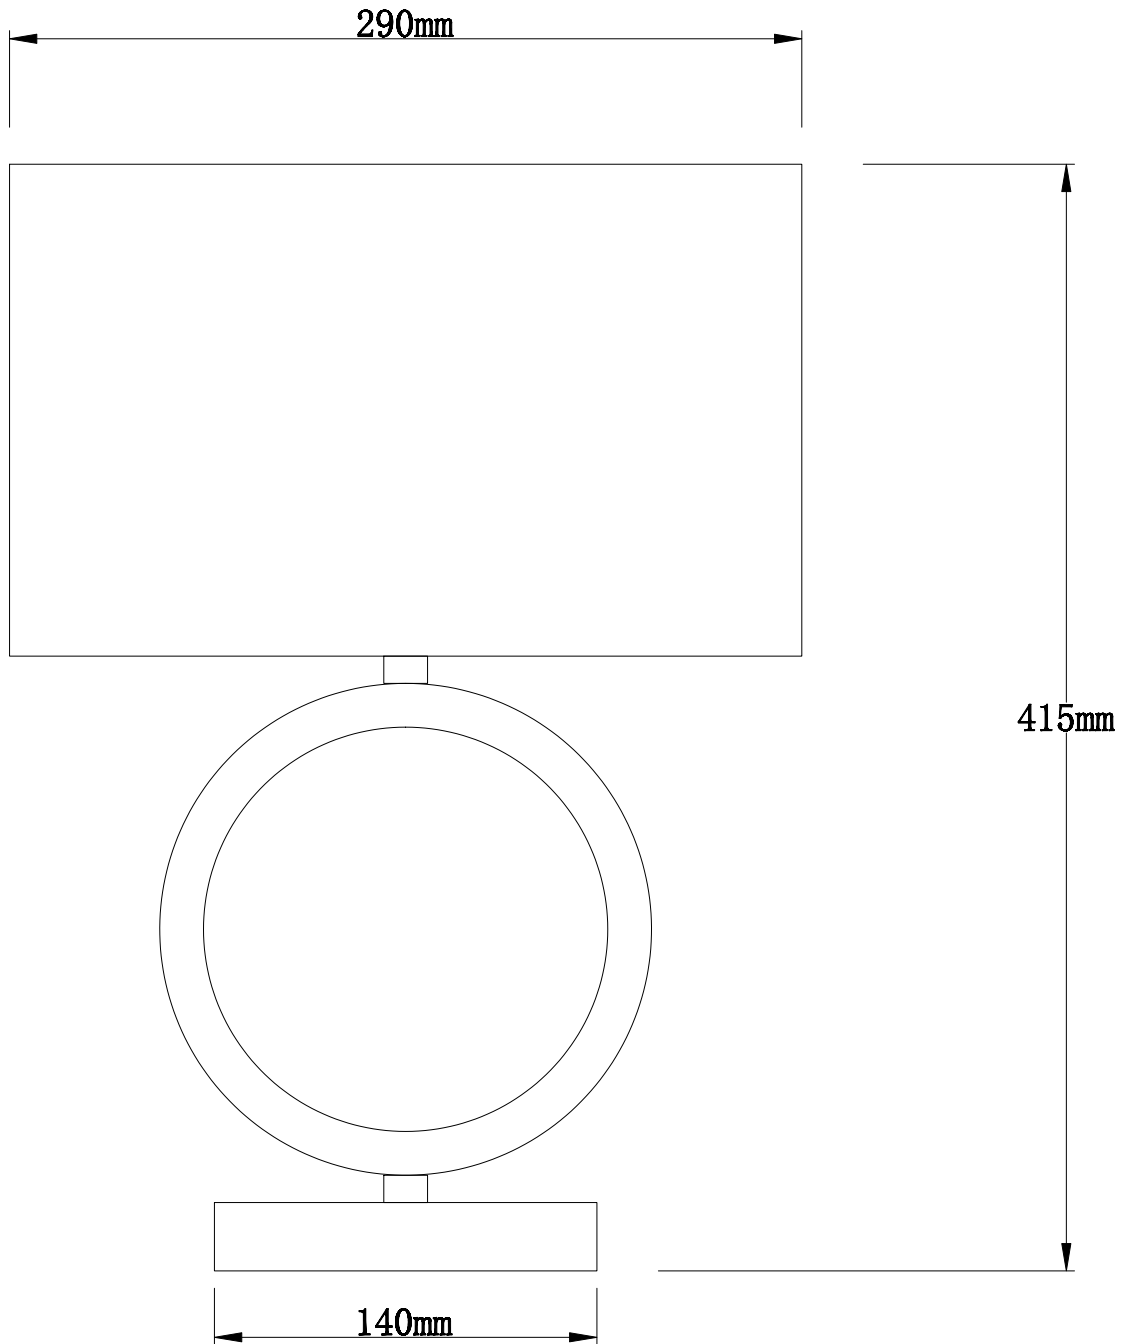

CERTIFICATION

CONTACT

www.firstchoicelighting.co.uk

info@firstchoicelighting.co.uk