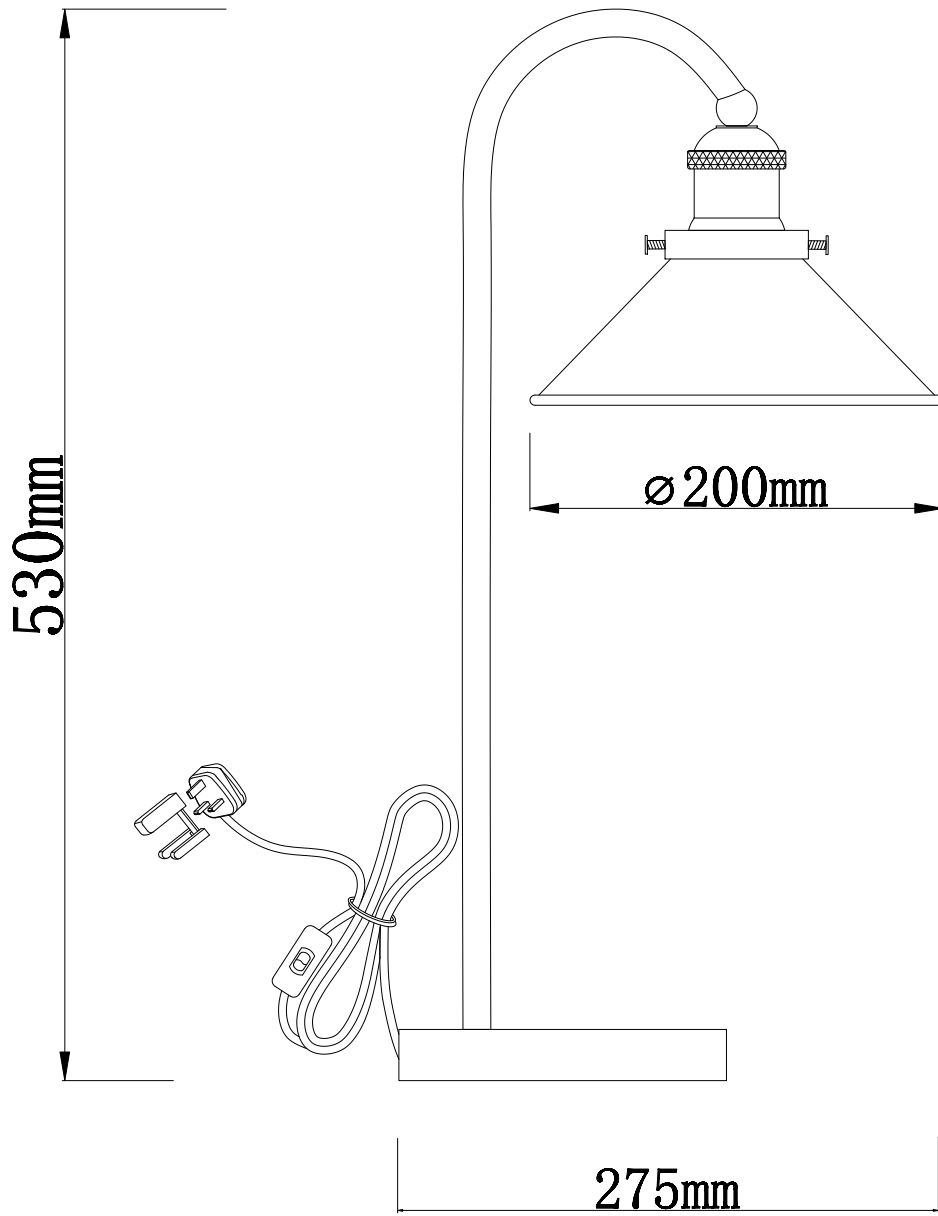

FCL-11572X2

Set Of 2 Matt Black With Brushed Copper Table Lamps

CERTIFICATION

CONTACT

www.firstchoicelighting.co.uk

info@firstchoicelighting.co.uk