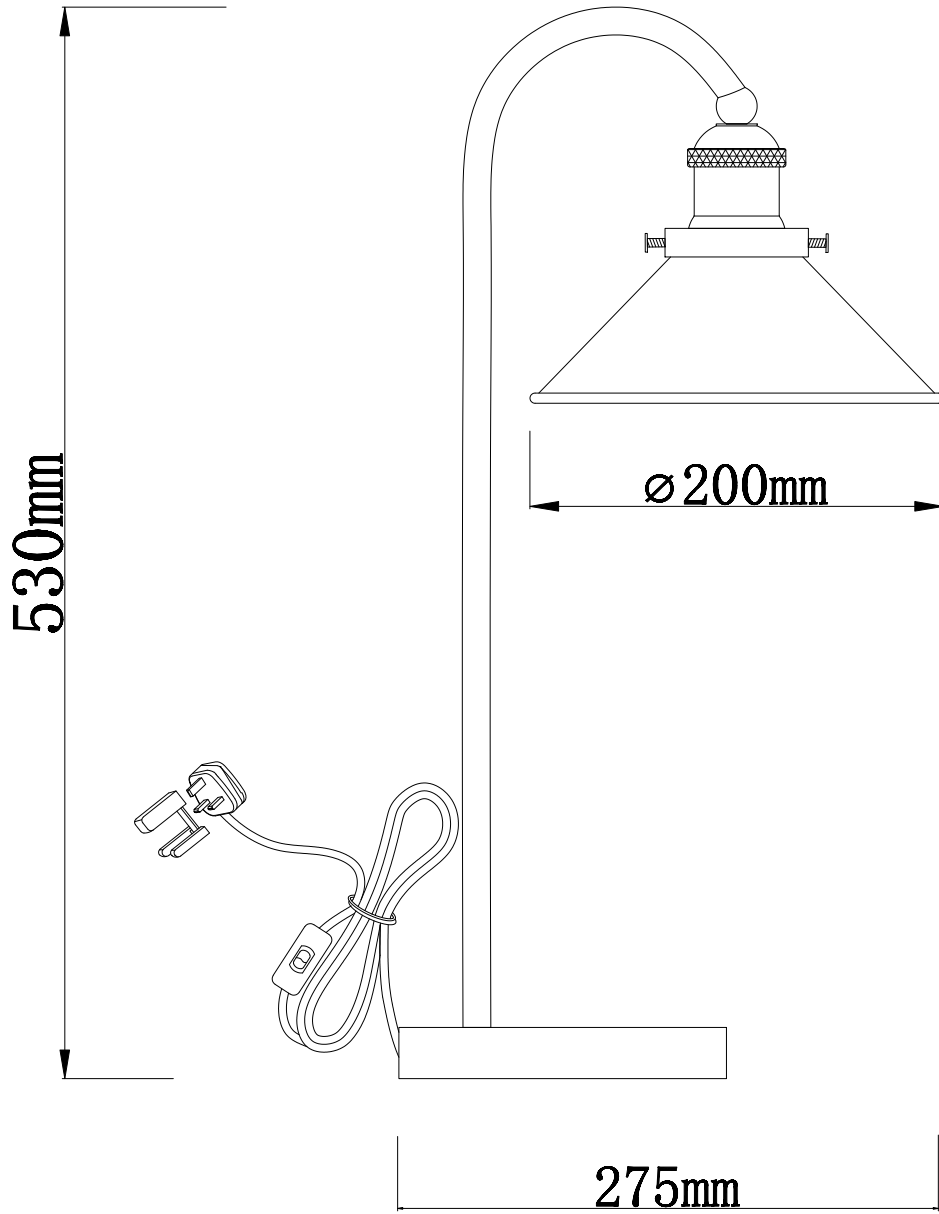

CERTIFICATION

CONTACT

www.firstchoicelighting.co.uk

info@firstchoicelighting.co.uk