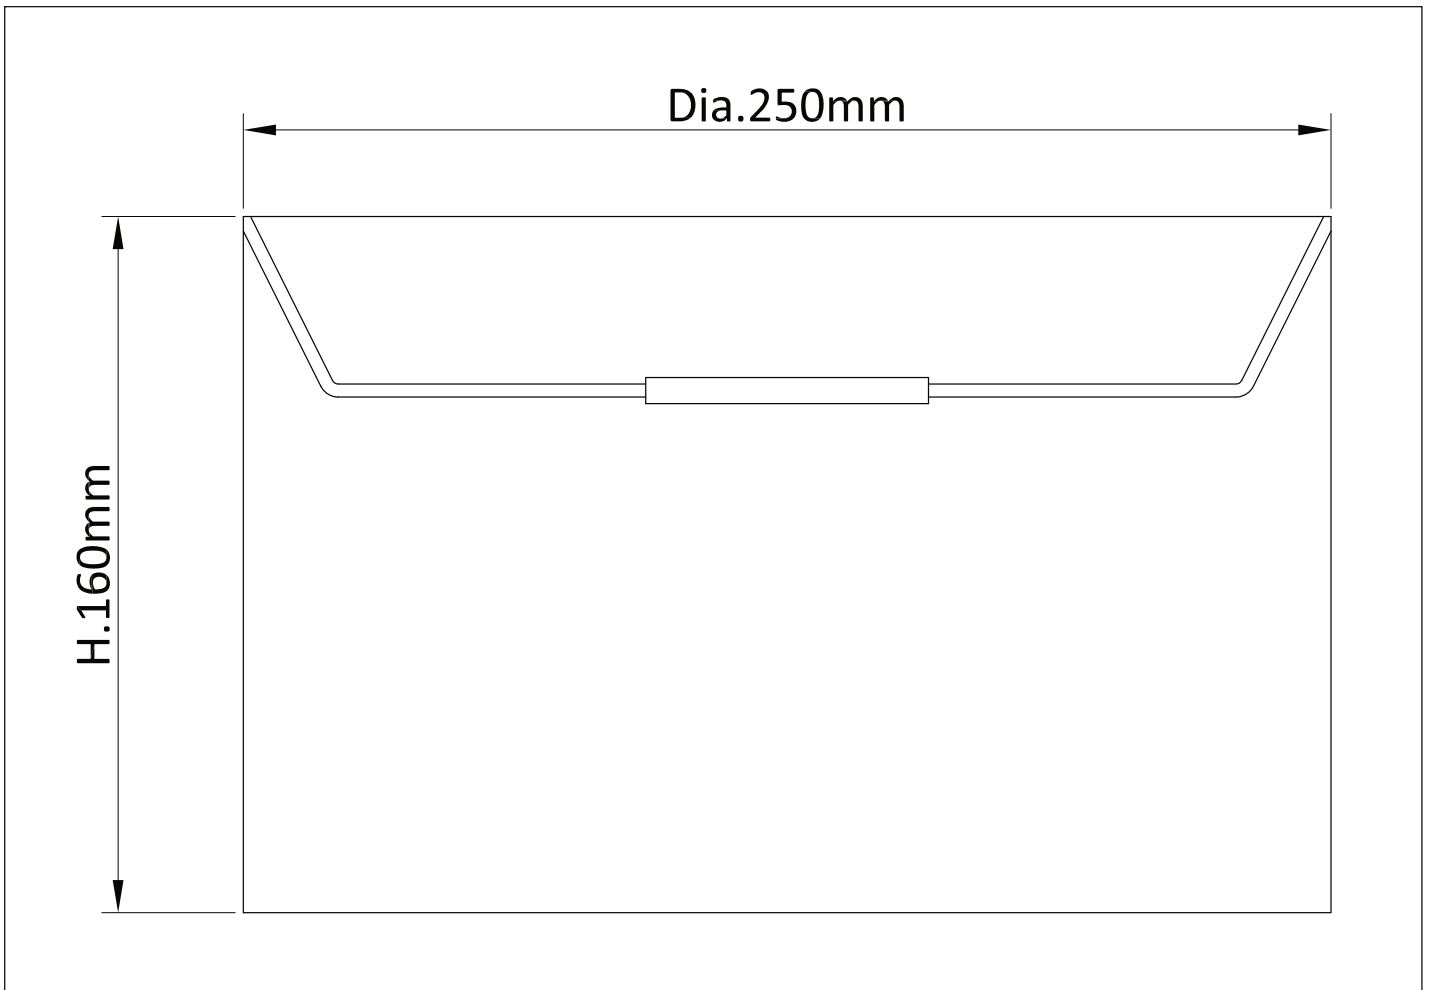

CERTIFICATION

CONTACT

www.firstchoicelighting.co.uk

info@firstchoicelighting.co.uk