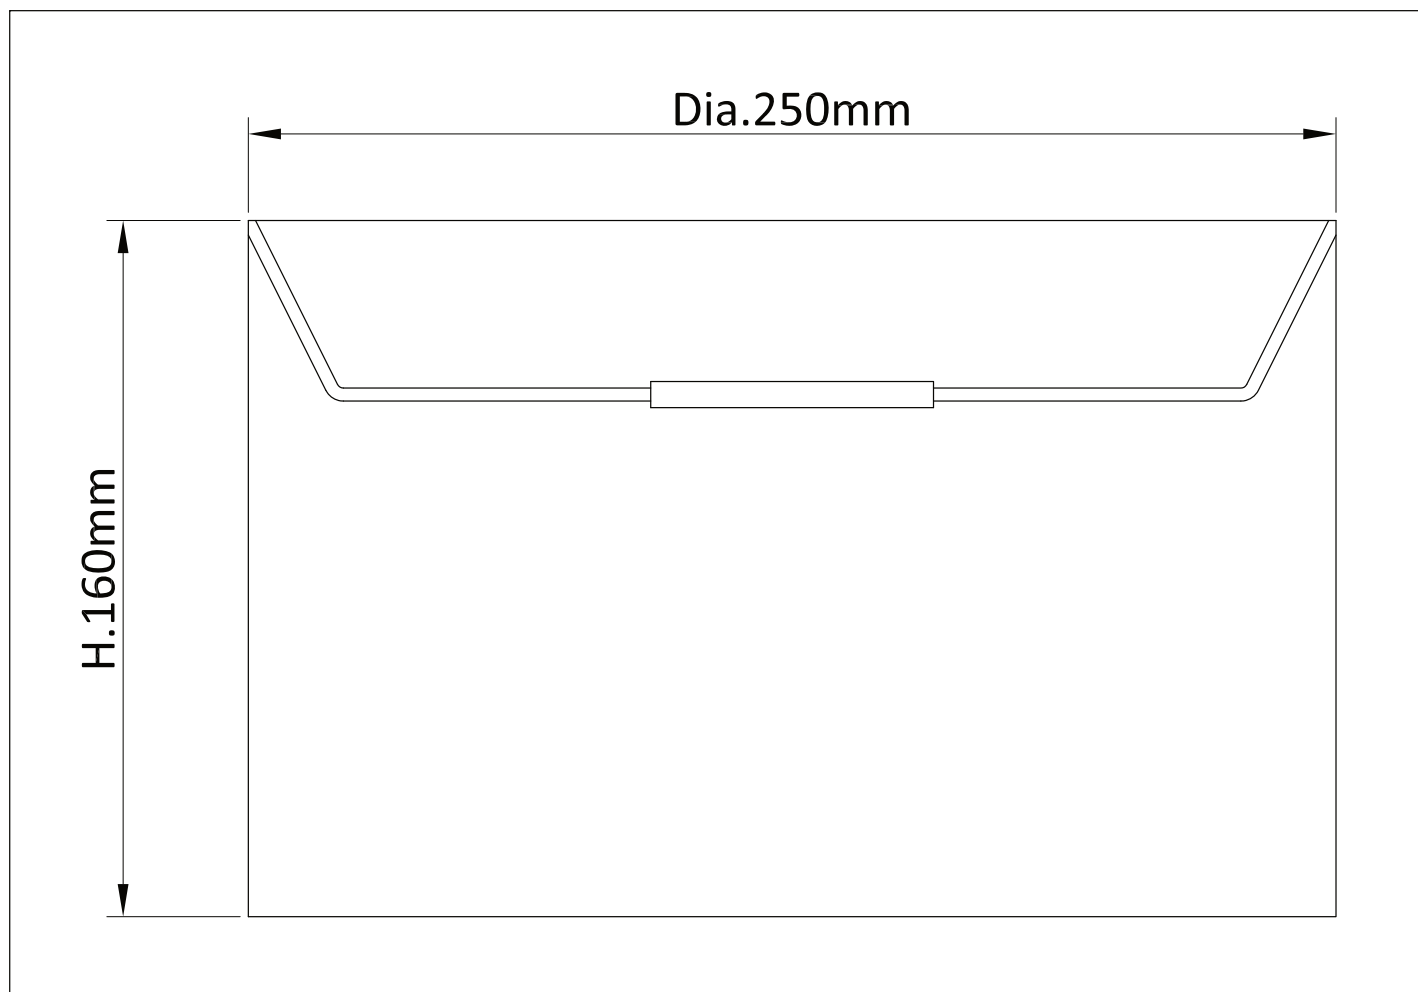

CERTIFICATION

CONTACT

www.firstchoicelighting.co.uk

info@firstchoicelighting.co.uk