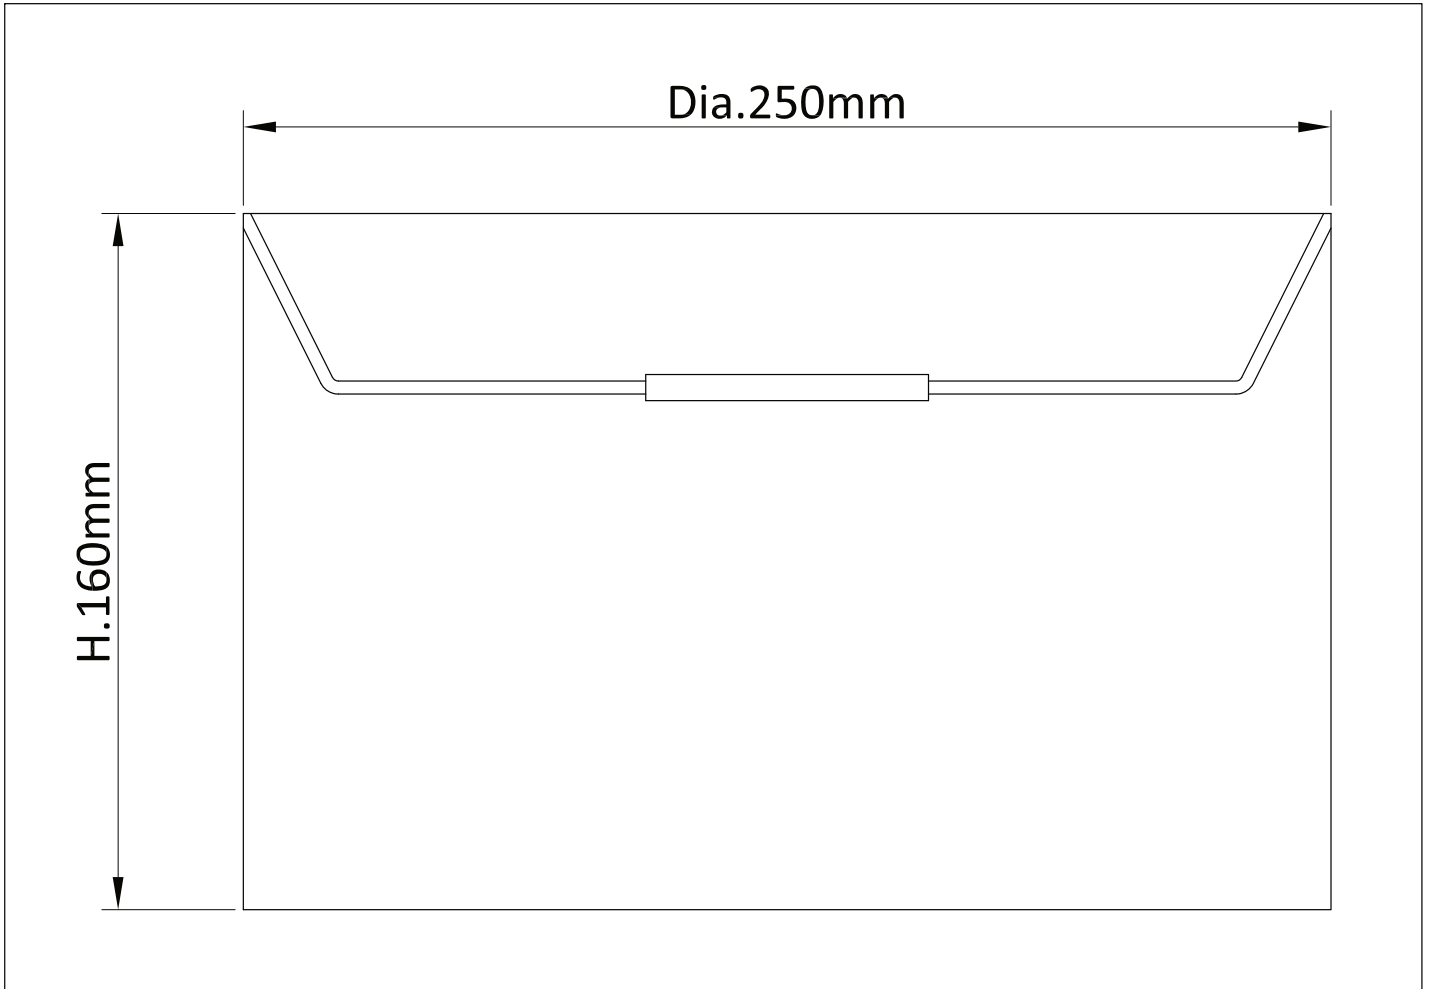

CERTIFICATION

CONTACT

www.firstchoicelighting.co.uk

info@firstchoicelighting.co.uk