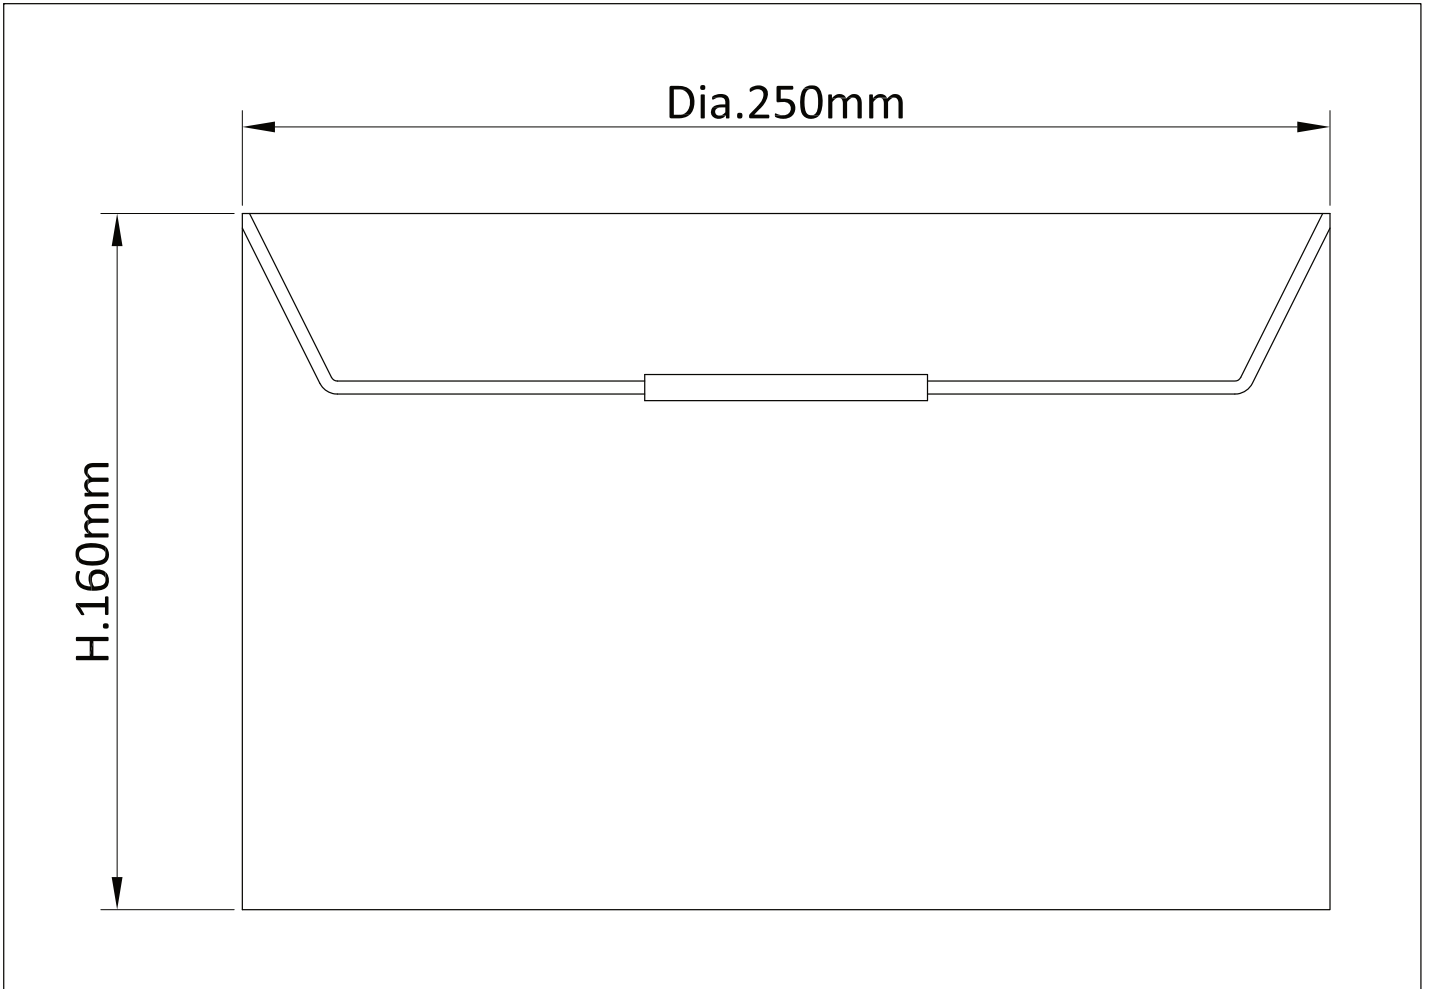

CERTIFICATION

CONTACT

www.firstchoicelighting.co.uk

info@firstchoicelighting.co.uk