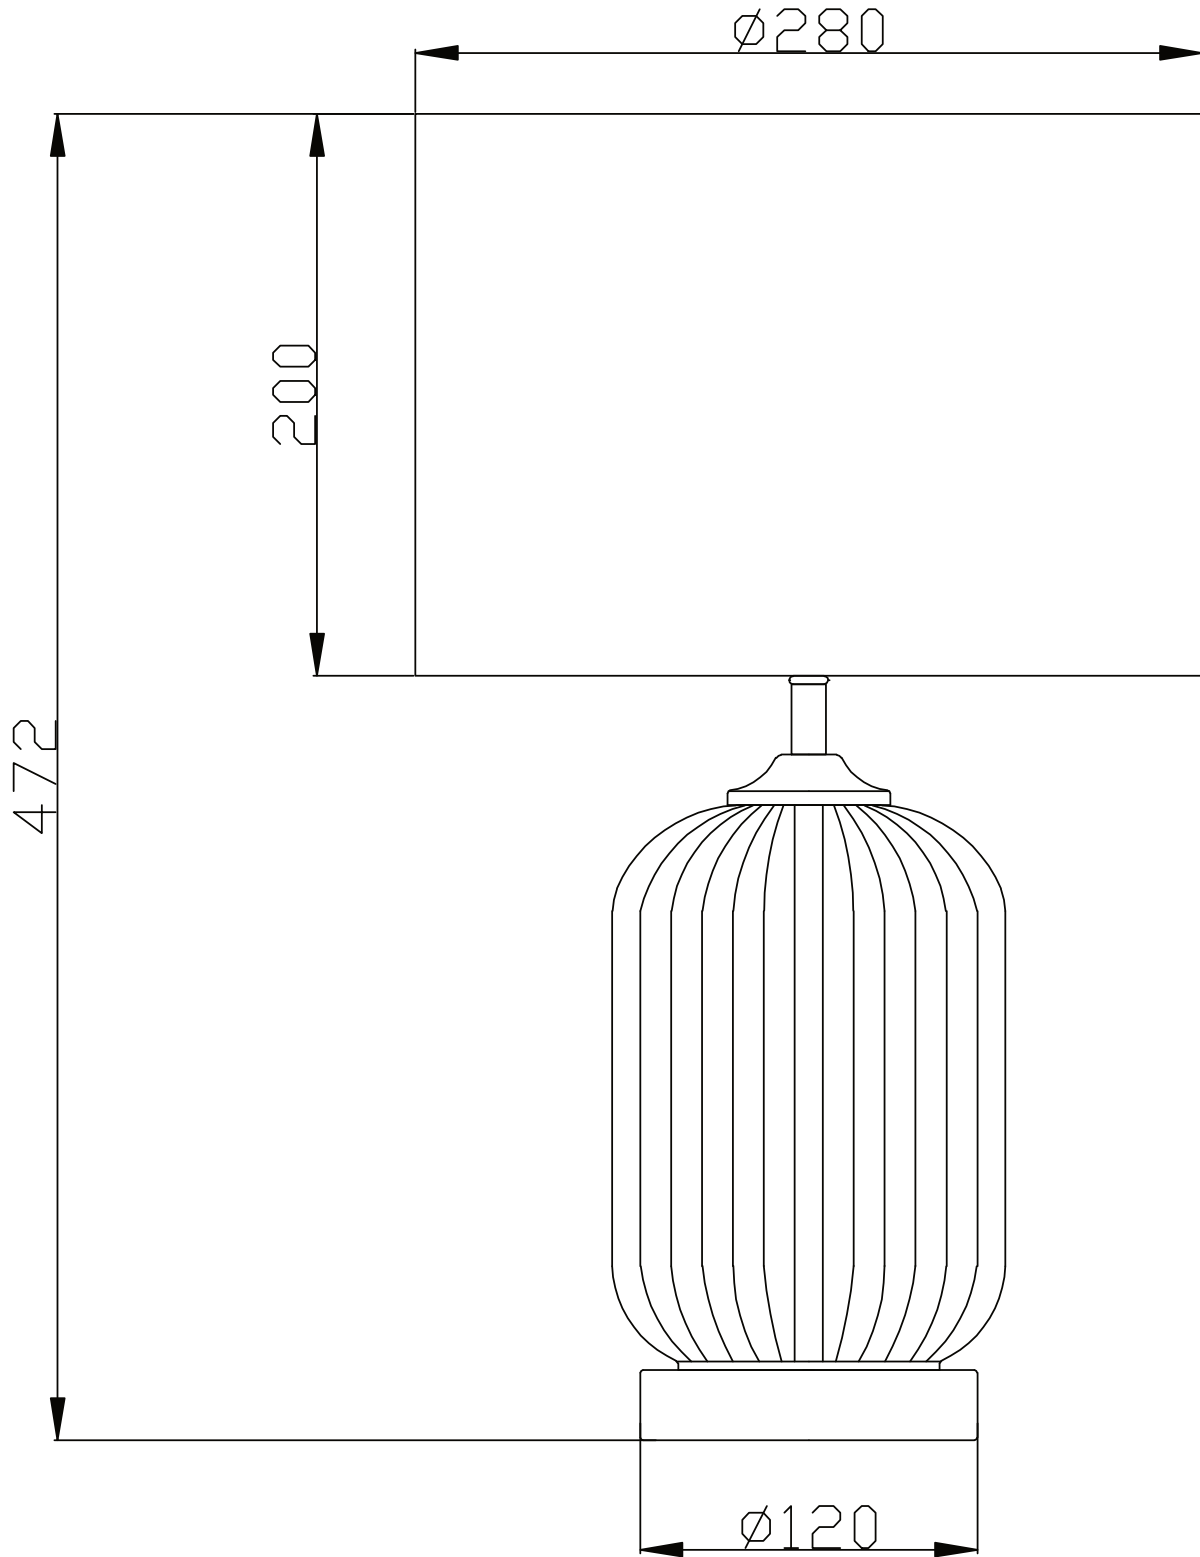

FCL-11634

Turquoise Ribbed Glass Lamp with White Shade

CERTIFICATION

CONTACT

www.firstchoicelighting.co.uk

info@firstchoicelighting.co.uk