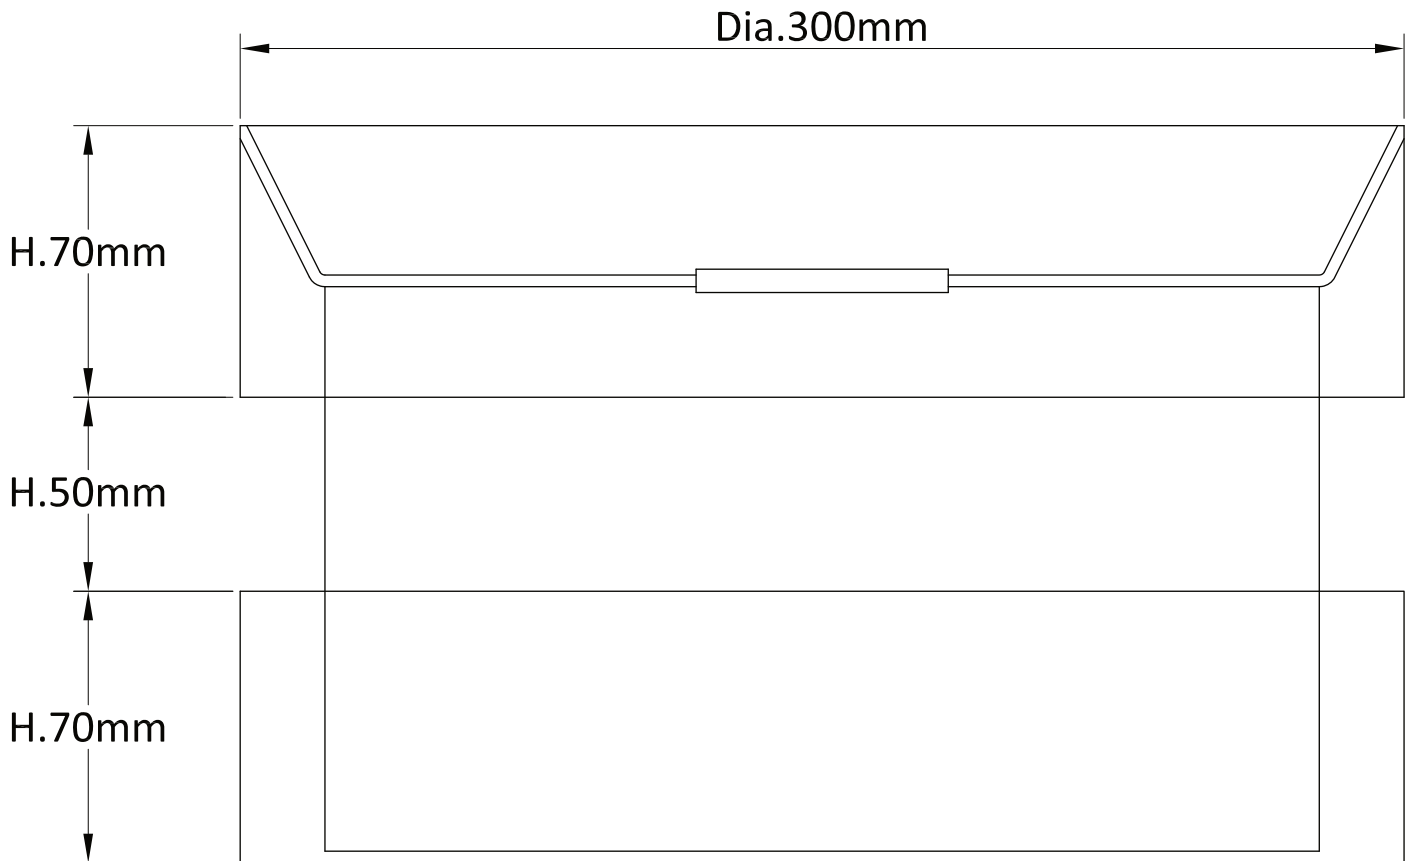

CERTIFICATION

CONTACT

www.firstchoicelighting.co.uk

info@firstchoicelighting.co.uk