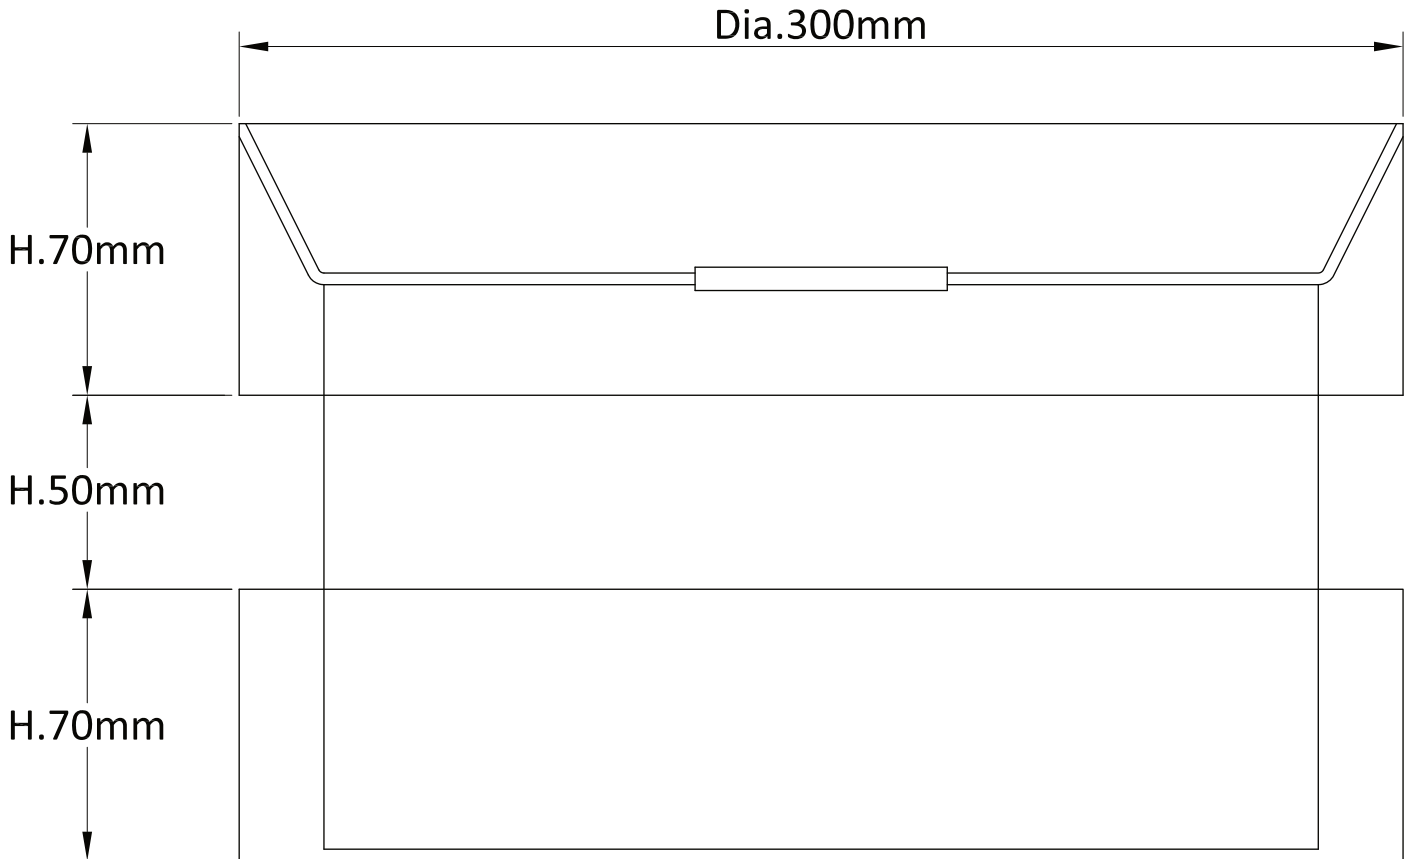

Pair of White Layered Easy Fit Light Shades

LIGHT SOURCE DATA

- 2 x 60W Max B22 BC or E27 ES (required)
- Lamp direction - Indirect
- Lamp shape - Standard
- Dimmable
- Energy class: Not applicable

DIMENSION DATA

- Height 190mm
- Diameter 300mm

- Weight 1.42kg

SPECIFICATION

- Manufacturer warranty for 2 years from date of purchase
- White cotton
- IP20
- No
- 240V
- Assembly required? No
- CE Marking, UKCA Marking, Energy Efficient, Energy Saving

CERTIFICATION

CONTACT

www.firstchoicelighting.co.uk

info@firstchoicelighting.co.uk

FCL-11672X2

Pair of White Layered Easy Fit Light Shades

CERTIFICATION

CONTACT