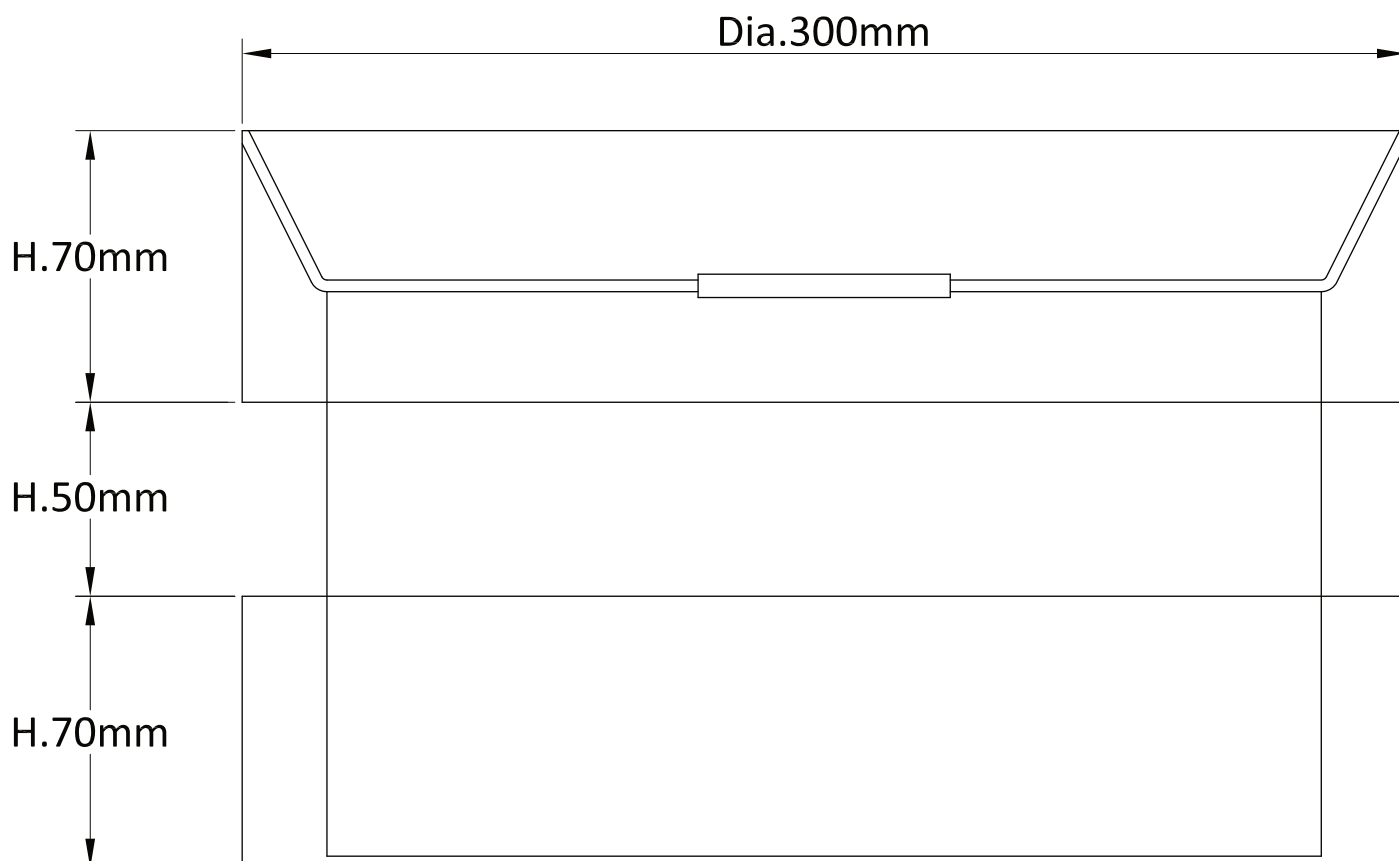

CERTIFICATION

CONTACT

www.firstchoicelighting.co.uk

info@firstchoicelighting.co.uk