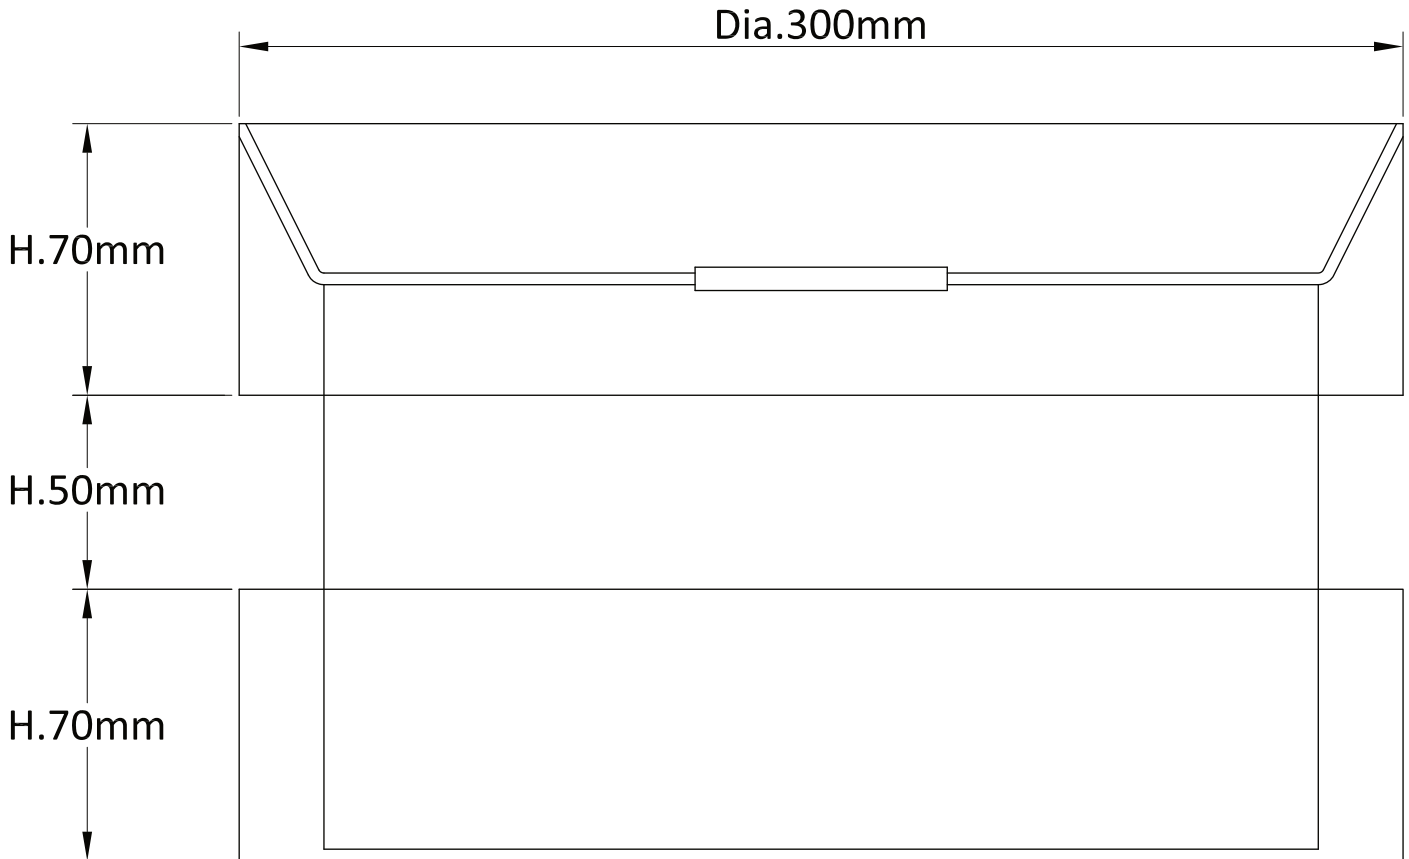

Pair of Light Grey Layered Easy Fit Light Shades

LIGHT SOURCE DATA

- 2 x 60W Max B22 BC or E27 ES (required)
- Lamp direction - Indirect
- Lamp shape - Standard
- Dimmable
- Energy class: Not applicable

DIMENSION DATA

- Height 190mm
- Diameter 300mm

- Weight 1.42kg

SPECIFICATION

- Manufacturer warranty for 2 years from date of purchase
- Light grey cotton
- IP20
- No
- 240V
- Assembly required? No
- CE Marking, UKCA Marking, Energy Efficient, Energy Saving

CERTIFICATION

CONTACT

www.firstchoicelighting.co.uk

info@firstchoicelighting.co.uk

FCL-11673X2

Pair of Light Grey Layered Easy Fit Light Shades

CERTIFICATION

CONTACT