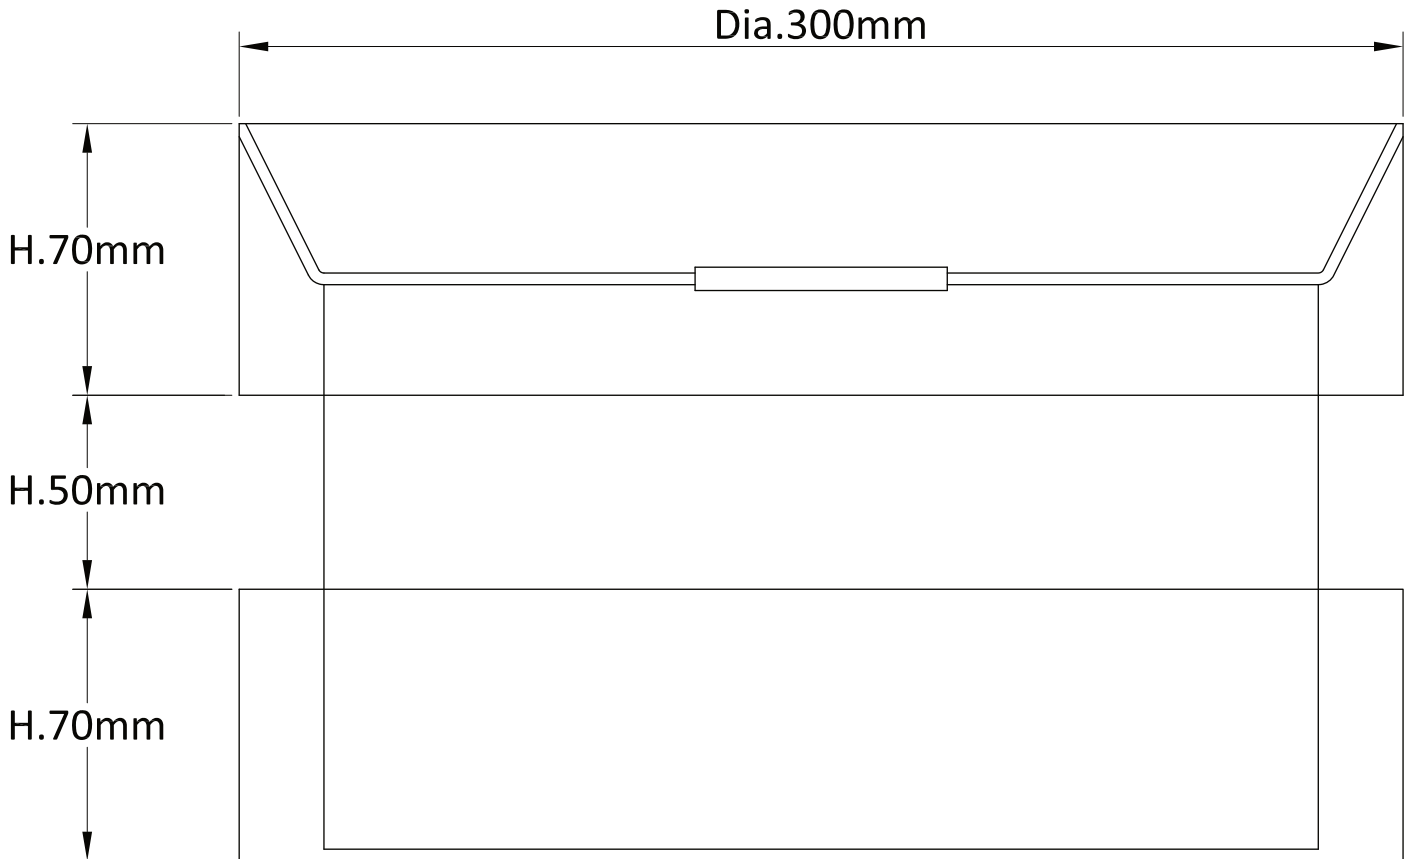

CERTIFICATION

CONTACT

www.firstchoicelighting.co.uk

info@firstchoicelighting.co.uk