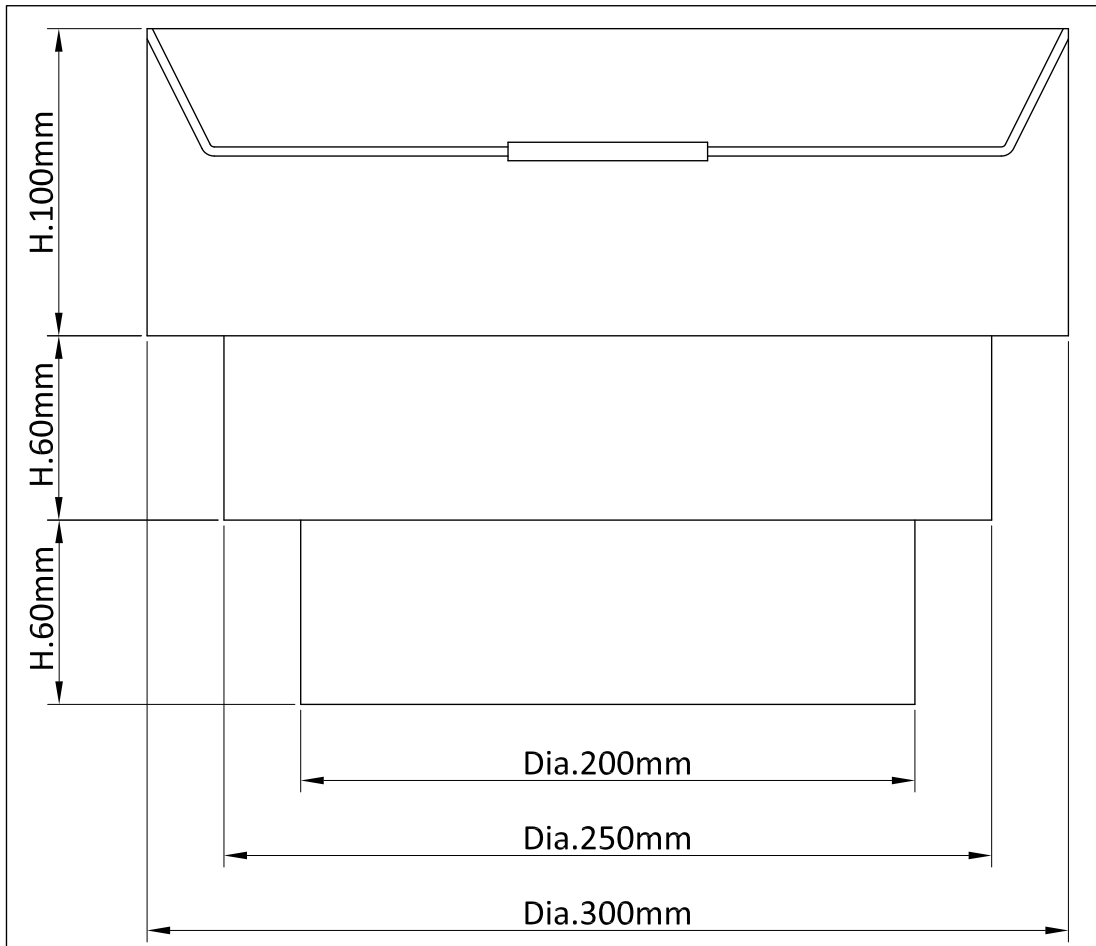

CERTIFICATION

CONTACT

www.firstchoicelighting.co.uk

info@firstchoicelighting.co.uk