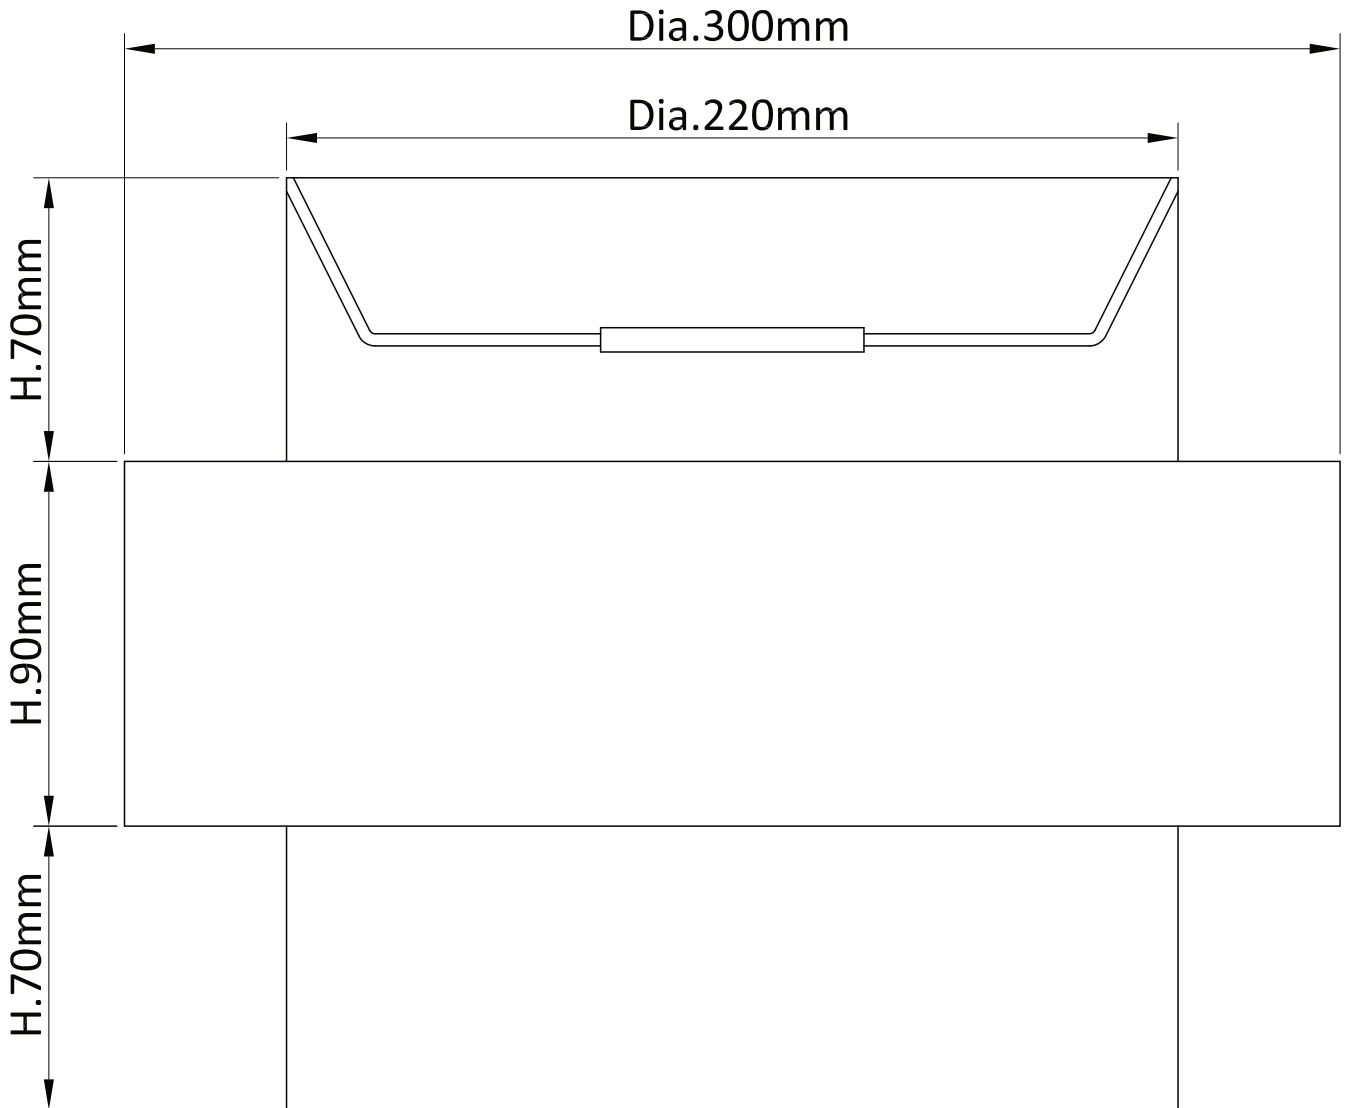

FCL-11677X2

Pair of Pink and Grey Star Two Tier Light Shades

CERTIFICATION

CONTACT

www.firstchoicelighting.co.uk

info@firstchoicelighting.co.uk

ISSUE DATE 16/02/2023

PAGE 2