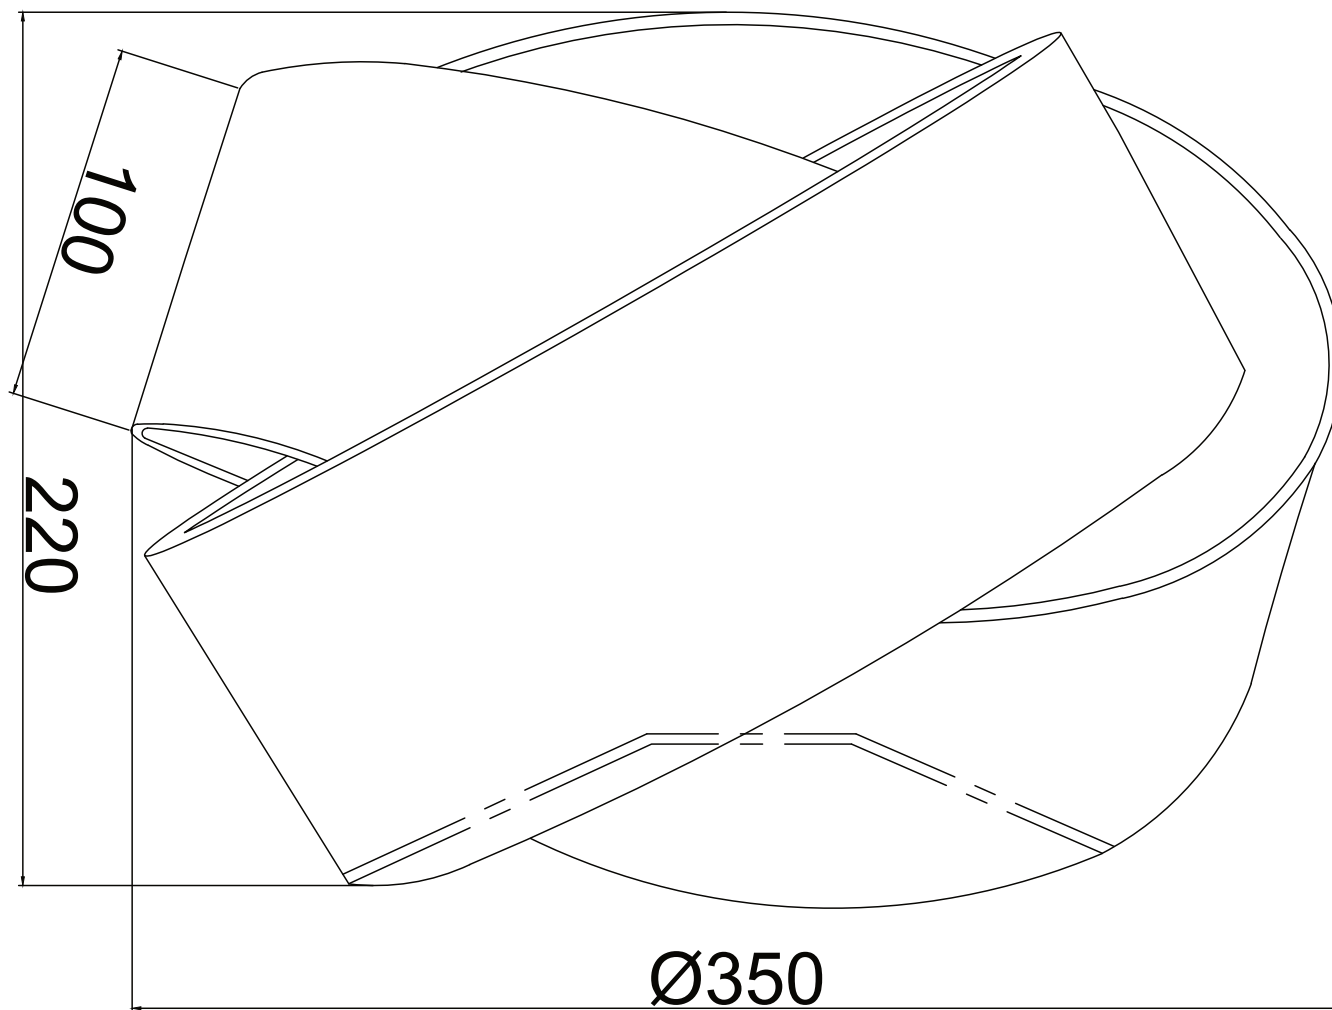

CERTIFICATION

CONTACT

www.firstchoicelighting.co.uk

info@firstchoicelighting.co.uk