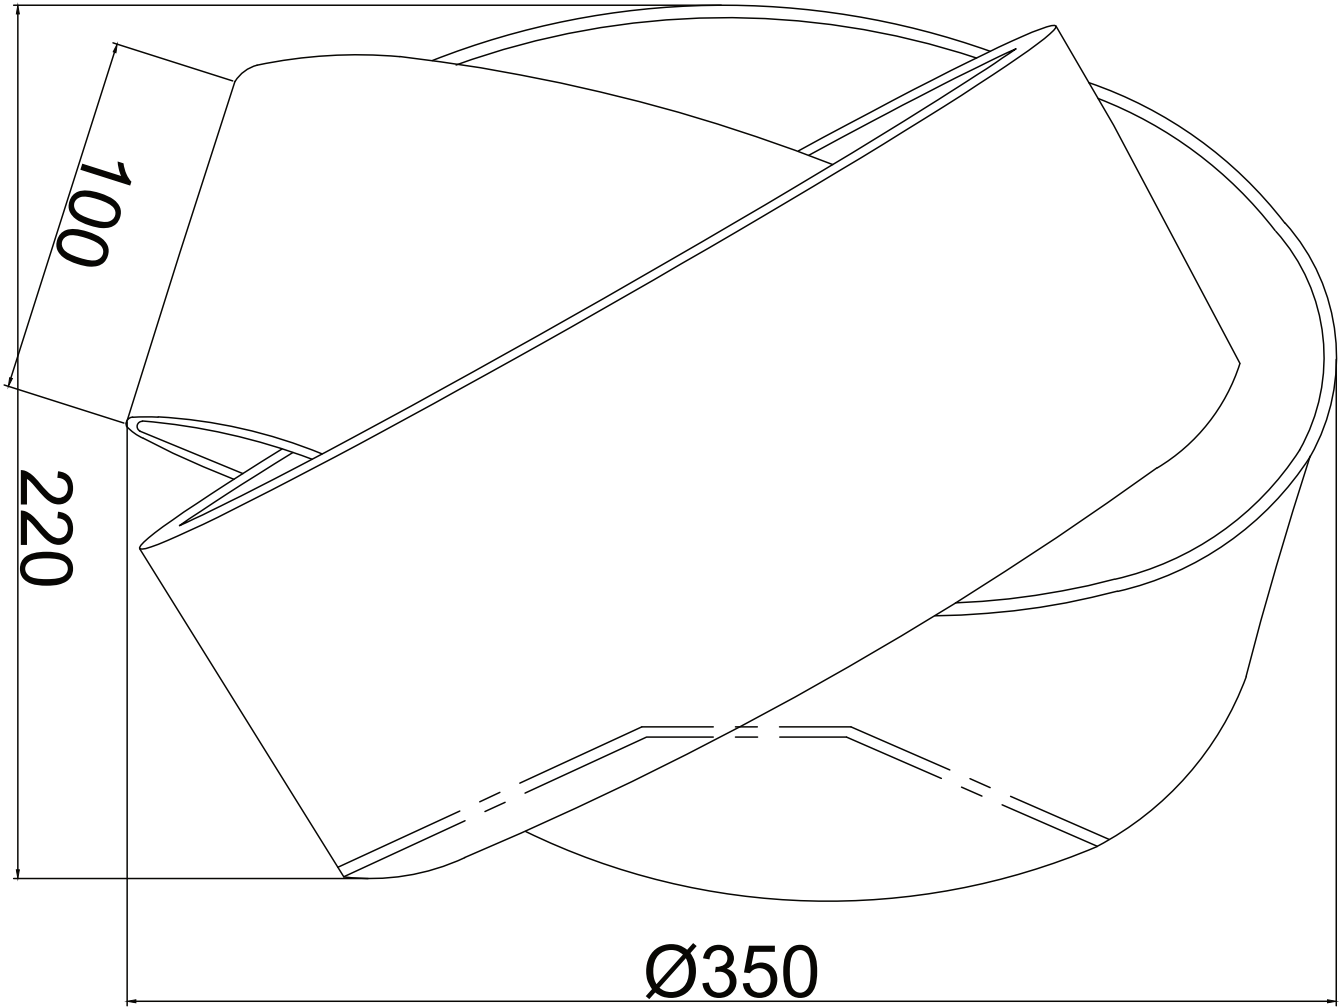

CERTIFICATION

CONTACT

www.firstchoicelighting.co.uk

info@firstchoicelighting.co.uk