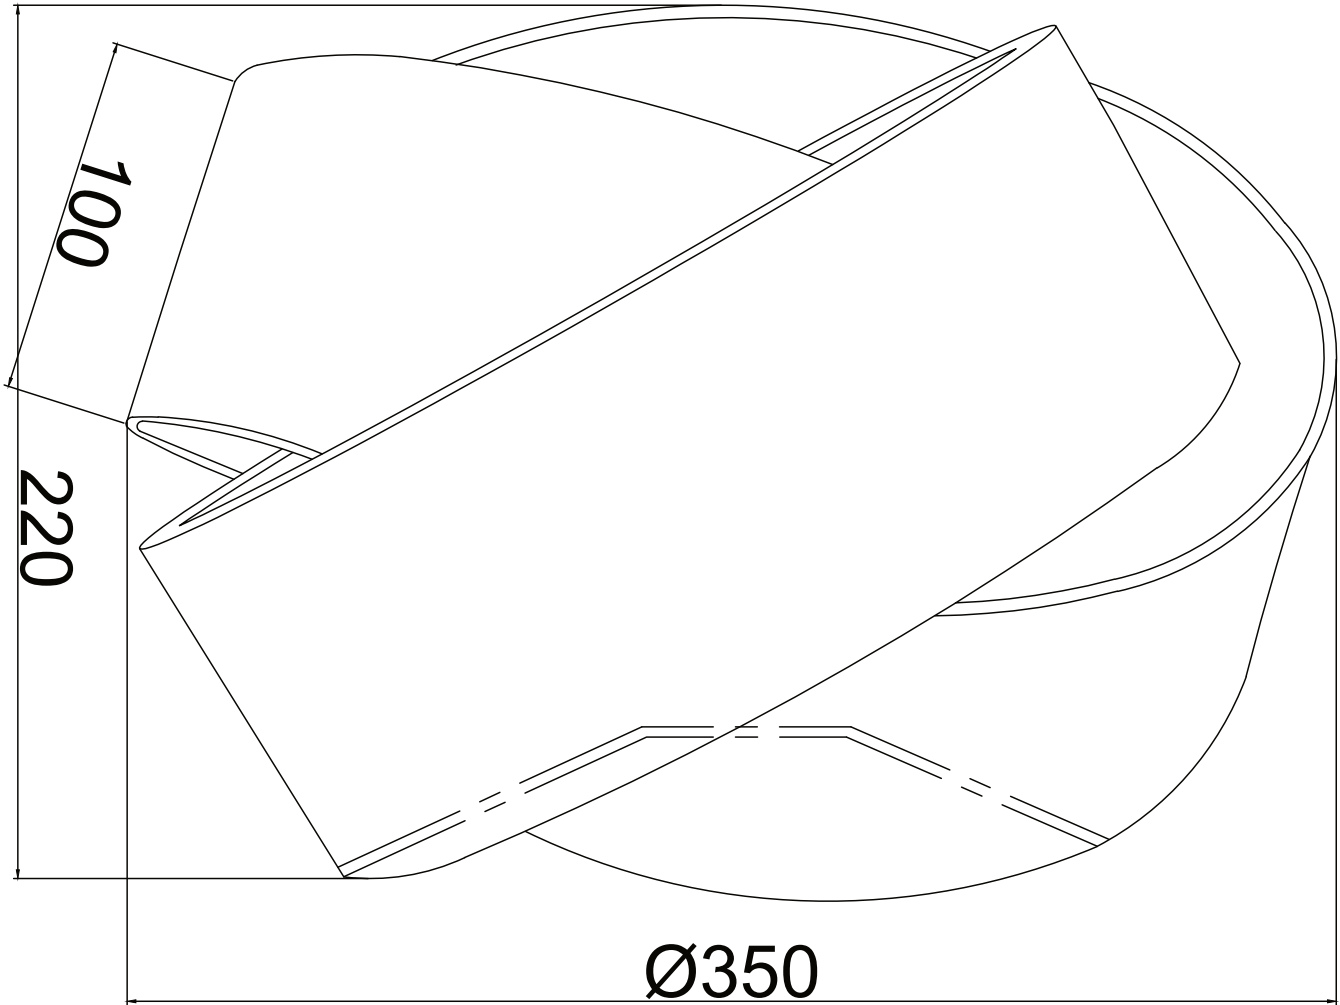

CERTIFICATION

CONTACT

www.firstchoicelighting.co.uk

info@firstchoicelighting.co.uk