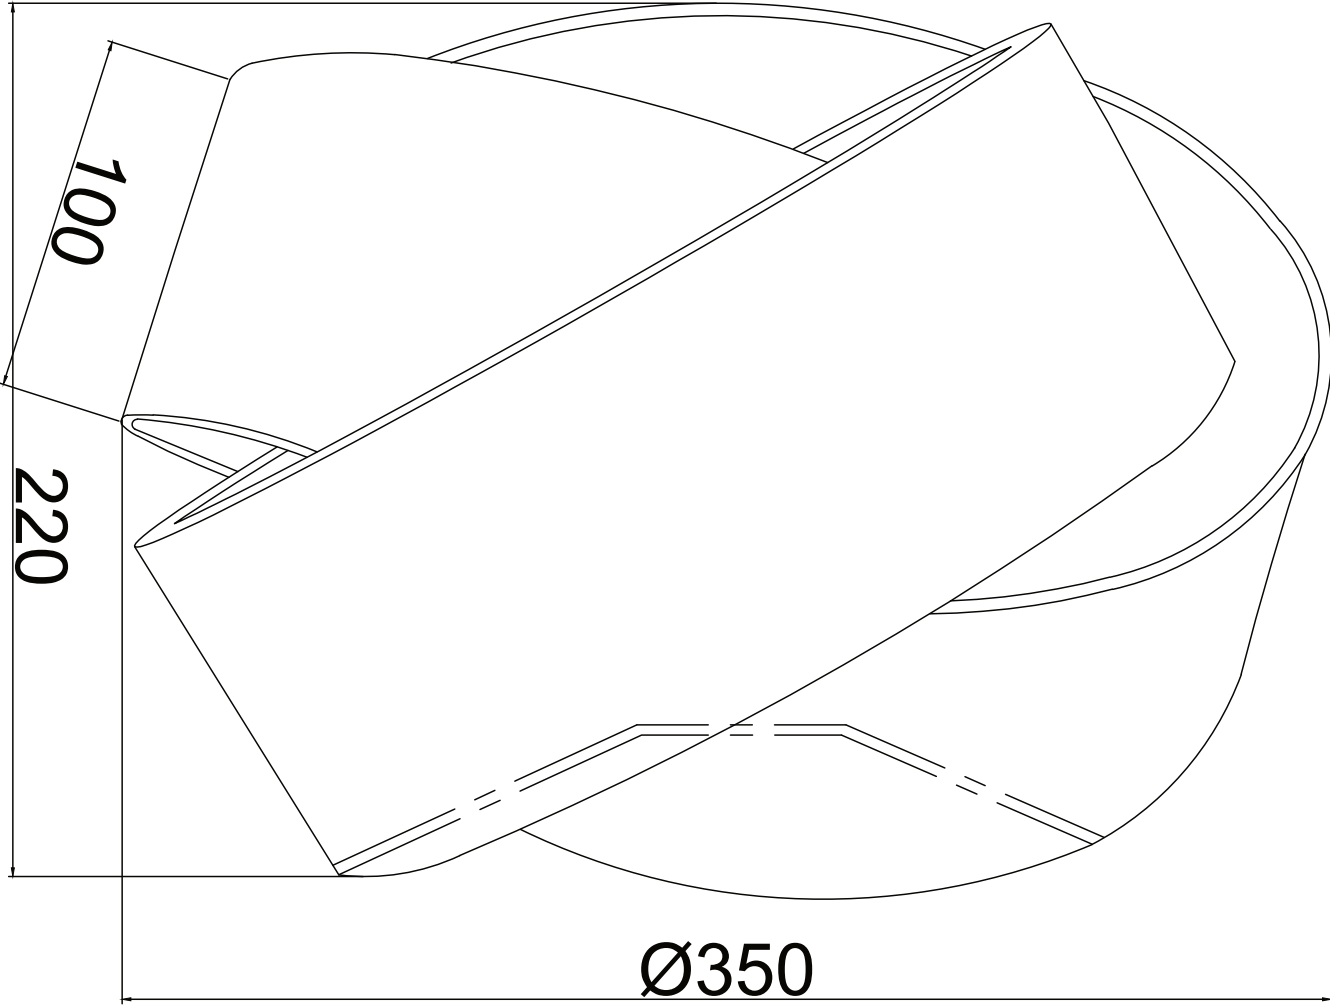

FCL-12106X2

Set of 2 Pink Layered Twist Ceiling Light Shades

CERTIFICATION

CONTACT

www.firstchoicelighting.co.uk

info@firstchoicelighting.co.uk