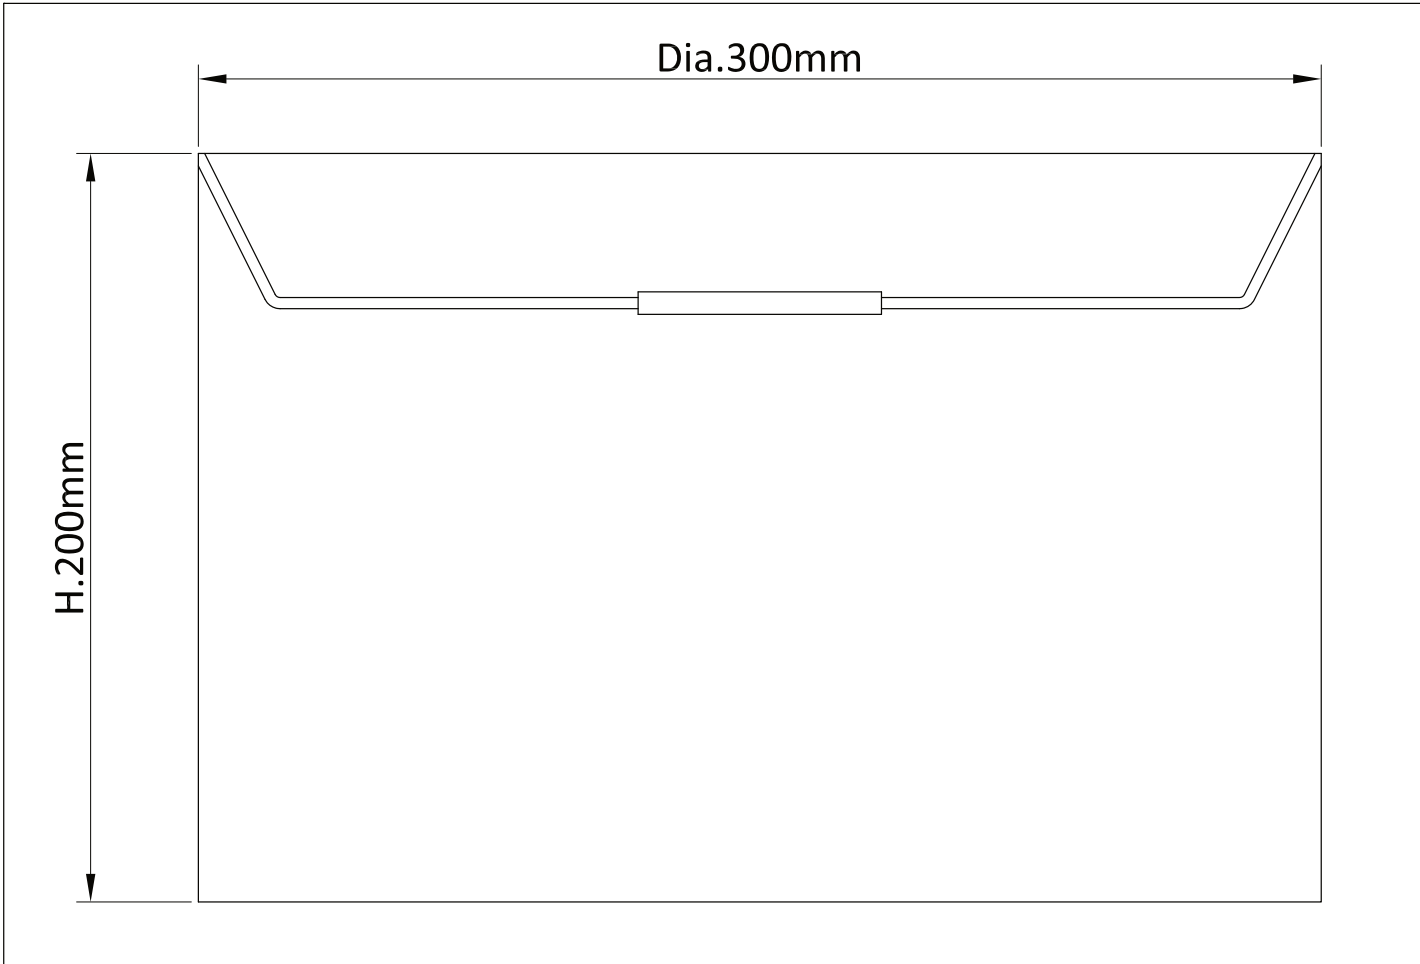

FCL-12109X2

Set of 2 Navy Blue 30cm Light Shade with Gold Inner

CERTIFICATION

CONTACT

www.firstchoicelighting.co.uk

info@firstchoicelighting.co.uk